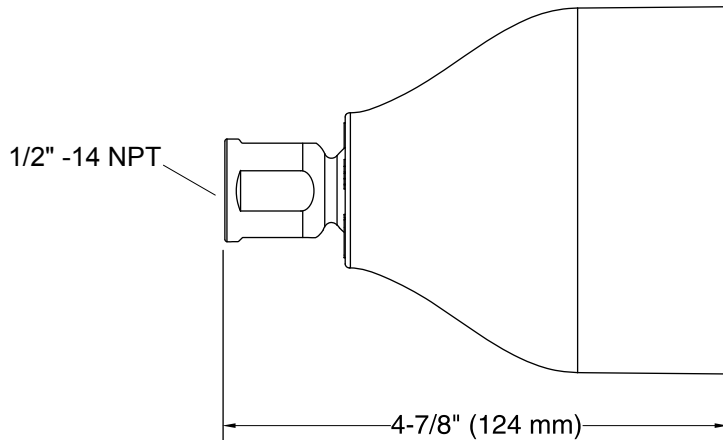

Features

- Optimized sprayface features a new nozzle geometry that delivers a more focused coverage of large water droplets that both minimizes wasteful overspray and increases cleaning and hair rinsing performance.
- Air-induction technology maximizes the air/water mix for a powerful, even flow.
- MasterClean™ sprayheads prohibit mineral build-up for easy cleaning.
- 2.0 gpm flow rate.
- Showerarm and flange not included.
- Coordinates with Toobi faucets and accessories.

Technical Information

All product dimensions are nominal.

Showerhead:

Rated maximum flow: 2 gal/min (7.6 l/min)

Notes

Install this product according to the installation guide.