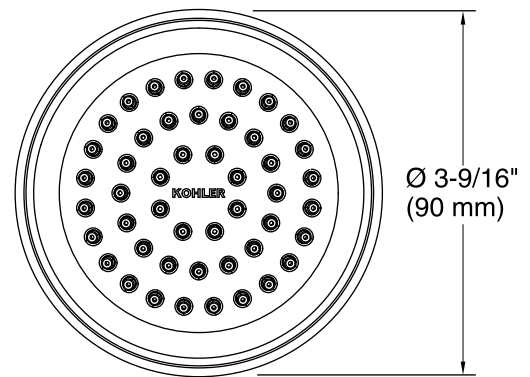

Features

- Optimized sprayface features a new nozzle geometry that delivers a more focused coverage of large water droplets that both minimizes wasteful overspray and increases cleaning and hair rinsing performance.
- Air-induction technology maximizes the air/water mix for a powerful, even flow.
- MasterClean™ sprayheads prohibit mineral build-up for easy cleaning.
- 2.0 gpm flow rate.
- Showerarm and flange not included.
- Coordinates with Toobi faucets and accessories.

Technical Information

All product dimensions are nominal.

Showerhead:

Rated maximum flow: 2 gal/min (7.6 l/min)

Notes

Install this product according to the installation guide.