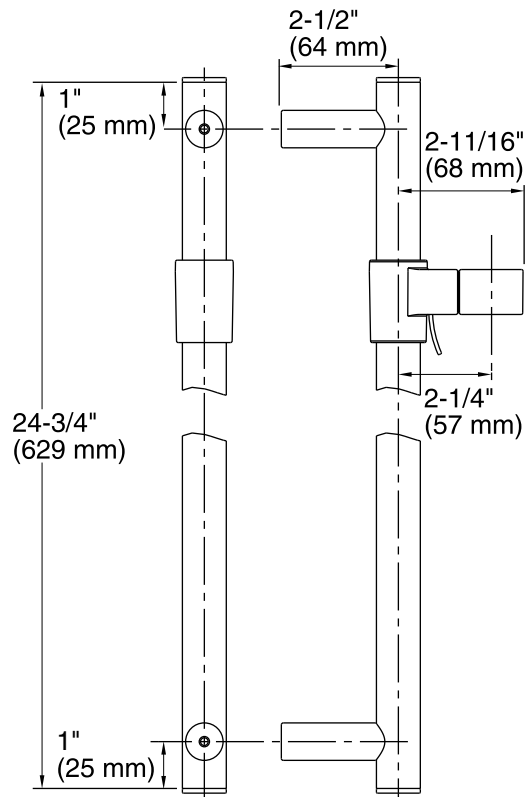

Features

- Allows handshower to be raised or lowered to desired height for a customized showering experience.
- Handshower not included.
- 2-11/16" (68 mm) x 2-1/2" (64 mm) x 24-3/4" (629 mm)

Material

- Premium metal construction.
- KOHLER finishes resist corrosion and tarnish.

Color tiles intended for reference only.

Color	Code	Description
	CP	Polished Chrome
	G	Brushed Chrome
	BN	Vibrant® Brushed Nickel

Technical Information

All product dimensions are nominal.

Notes

Install this product according to the installation guide.