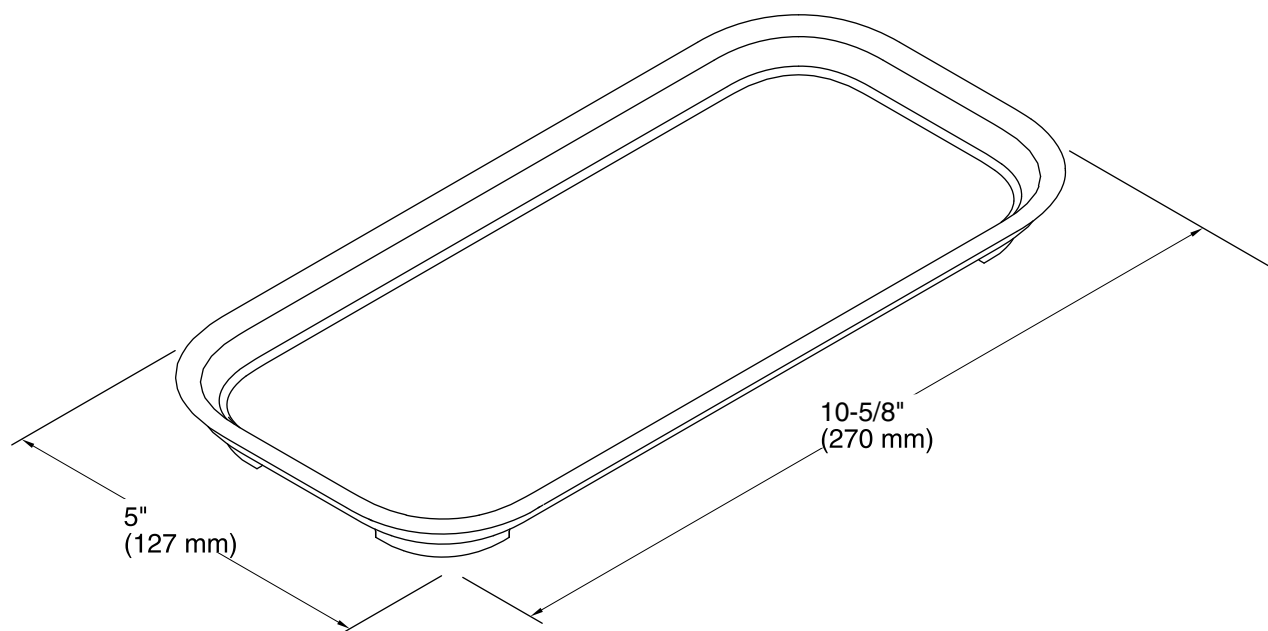

### Features

- Honed white finish.
- Coordinates with other products in the Artifacts collection.
- 5" (127 mm) x 10-5/8" (270 mm)

### Material

- Ceramic construction.

### Technical Information

All product dimensions are nominal.