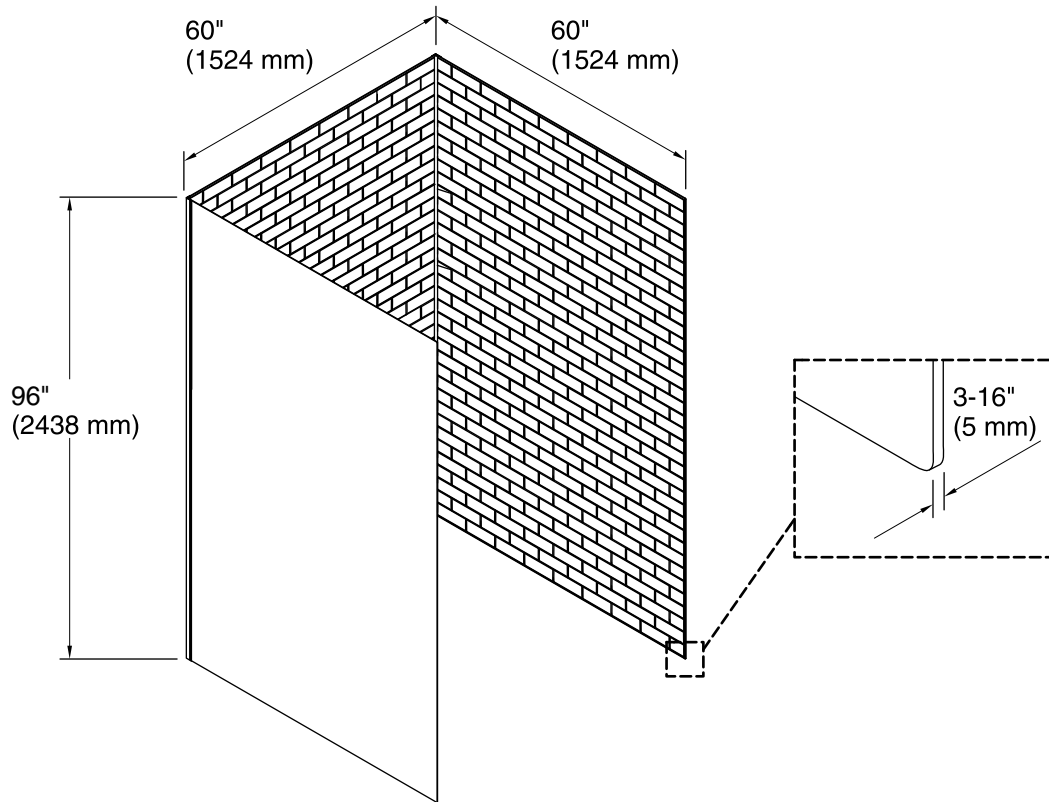

Choreograph™

60"x60"x96" Wall Kit
K-99660-T01

Features

- Includes (3) 60"x96" wall panels and (2) color-matched corner joints.
- Brick pattern texture.

Codes/Standards

ASTM E162
ASTM E662
Greenguard UL 2818 - Gold

Technical Information

All product dimensions are nominal.
Installation: 3-Wall Alcove

Notes

Measure your actual product for rough-in details.
Install this product according to the installation instructions.
Use non-solvent based construction adhesive.
For installation over tile, use 100% silicone sealant.
Corner joints allow for 3/8" (10 mm) adjustment for out-of-plumb conditions or uneven cuts.
If installing accessories, install 2x4 backing for handrails, shelves, and shower hooks, and 2x10 backing for the flip-down seat.