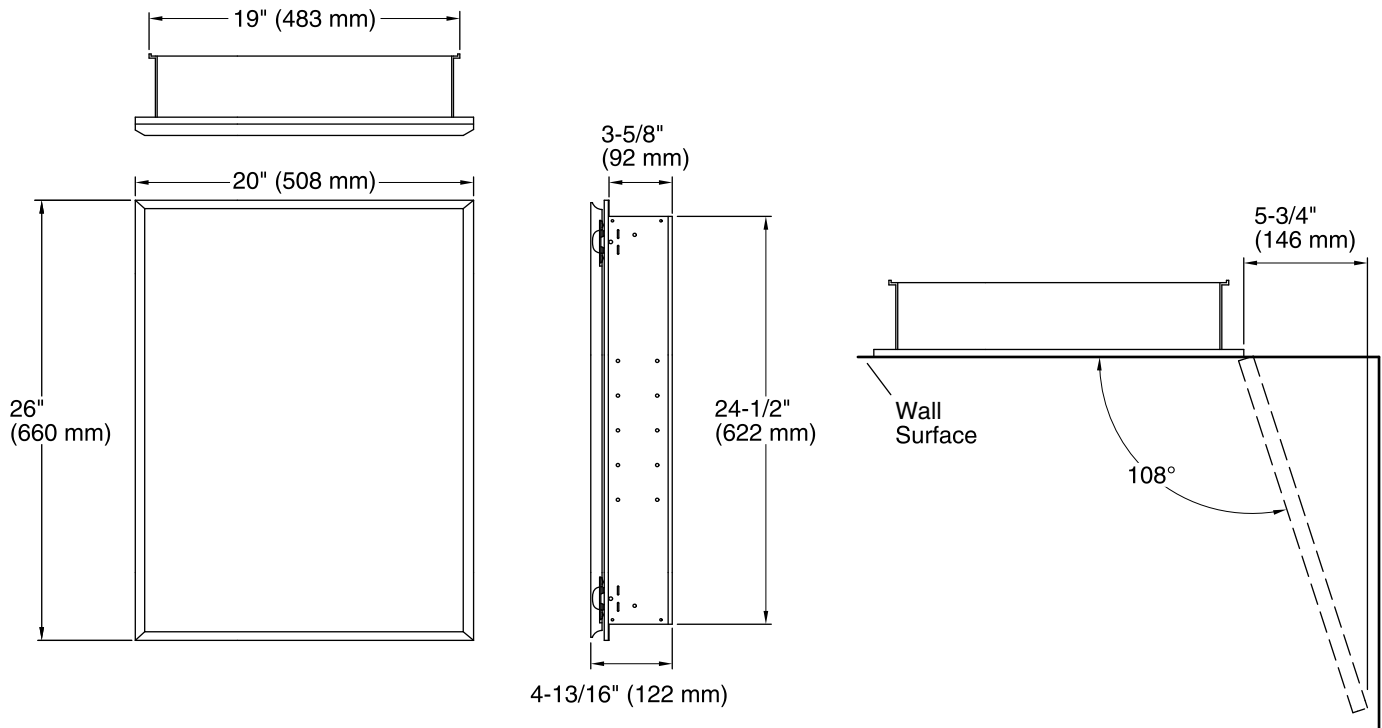

Mirrored Cabinet K-CB-CLC2026FS

Features

- Two adjustable tempered glass shelves.
- Full-overlay mirrored door with beveled edges.
- Mirrored interior.
- Two-way adjustable hinges with 108-degree opening capability for easy cabinet access.
- Can be installed with left- or right-hand swing.
- Includes mounting hardware for surface or recessed installation.
- Includes side mirror kit for surface mount installation.

See website for detailed warranty information.

Technical Information

All product dimensions are nominal.

Notes

Install this product according to the installation guide.

CAUTION: Risk of electric shock. Electrical wiring may need to be relocated.

CAUTION: Risk of property damage. For surface mounting, use anchors (not provided) rated for the loaded weight of this product. Refer to the anchor manufacturer's instructions.

When determining the height of the cabinet, ensure the mirrored door will clear all obstacles (such as a faucet). A minimum distance of 3" (76 mm) is required.