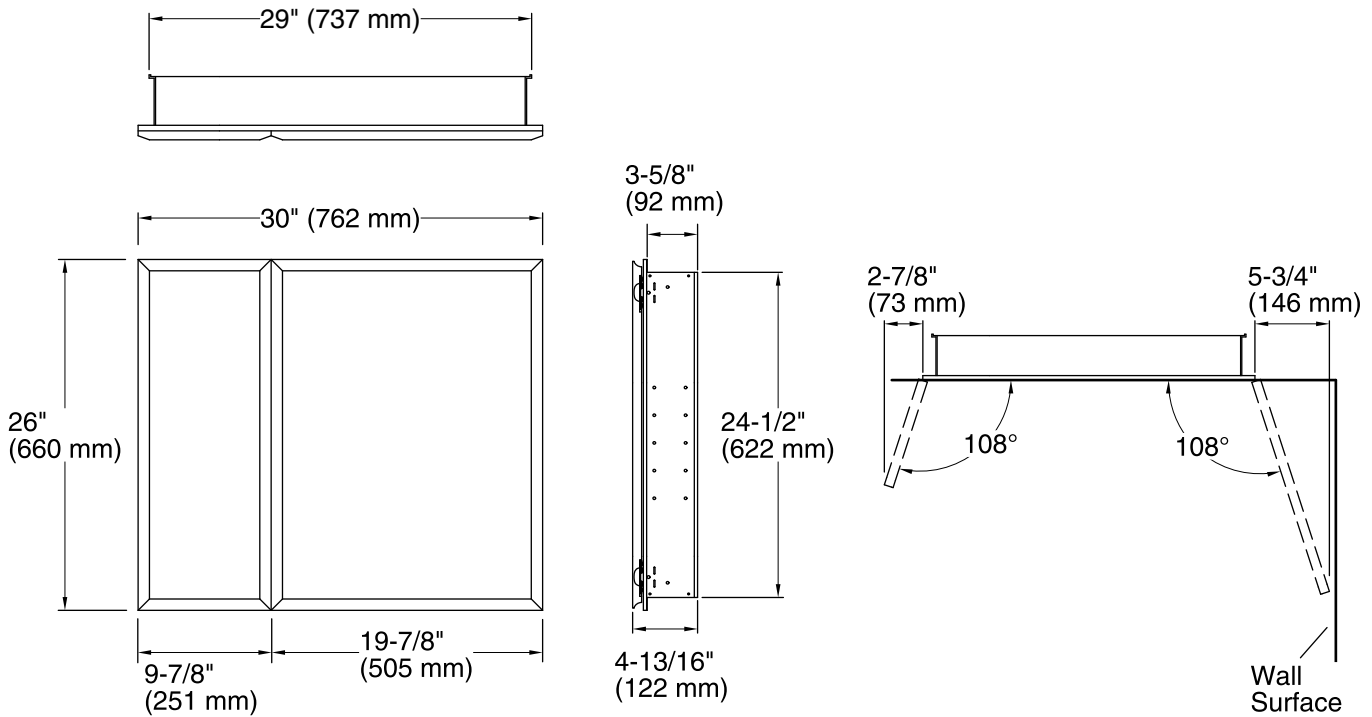

Mirrored Cabinet K-CB-CLC3026FS

Features

- Two adjustable tempered glass shelves.
- Double doors with full-overlay beveled mirrors.
- Mirrored interior.
- Two-way adjustable hinges with 108-degree opening capability for easy cabinet access.
- Can be installed with left- or right-hand swing.
- Includes mounting hardware for surface or recessed installation.
- Includes side mirror kit for surface mount installation.

Technical Information

All product dimensions are nominal.

Notes

Install this product according to the installation guide.

When determining the height of the medicine cabinet, ensure the mirrored door will clear all obstacles (such as a faucet). A minimum distance of 2" (51 mm) is required.