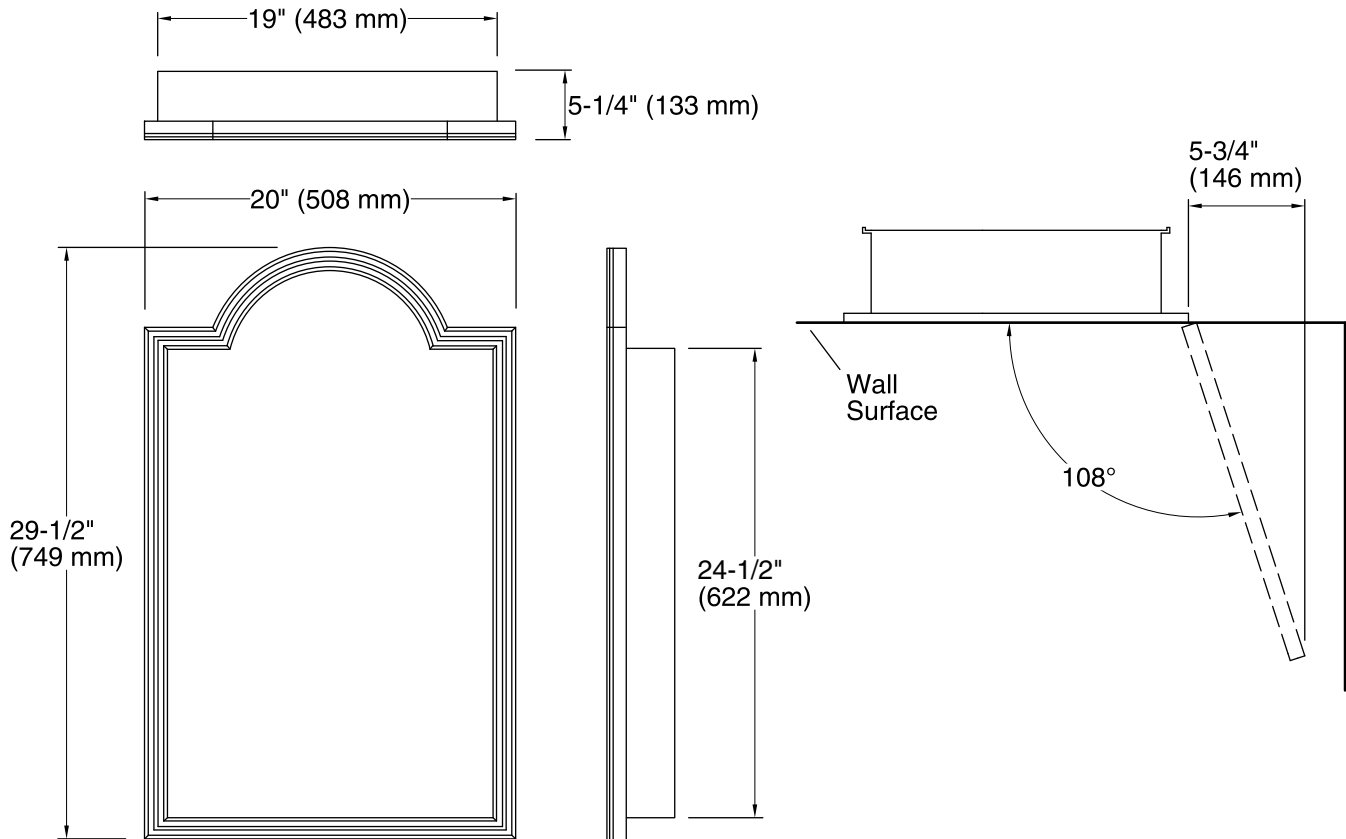

Technical Information

All product dimensions are nominal.

Notes

Install this product according to the installation guide.

When determining the height of the medicine cabinet, ensure the mirrored door will clear all obstacles (such as a faucet). A minimum distance of 2" (51 mm) is required.

Secure the screws (provided) to a stud to avoid possible property and product damage. If this is not possible, anchors (not provided) must be inserted before installing the screws.

This cabinet is designed for either right or left door swing. Check for obstructions.