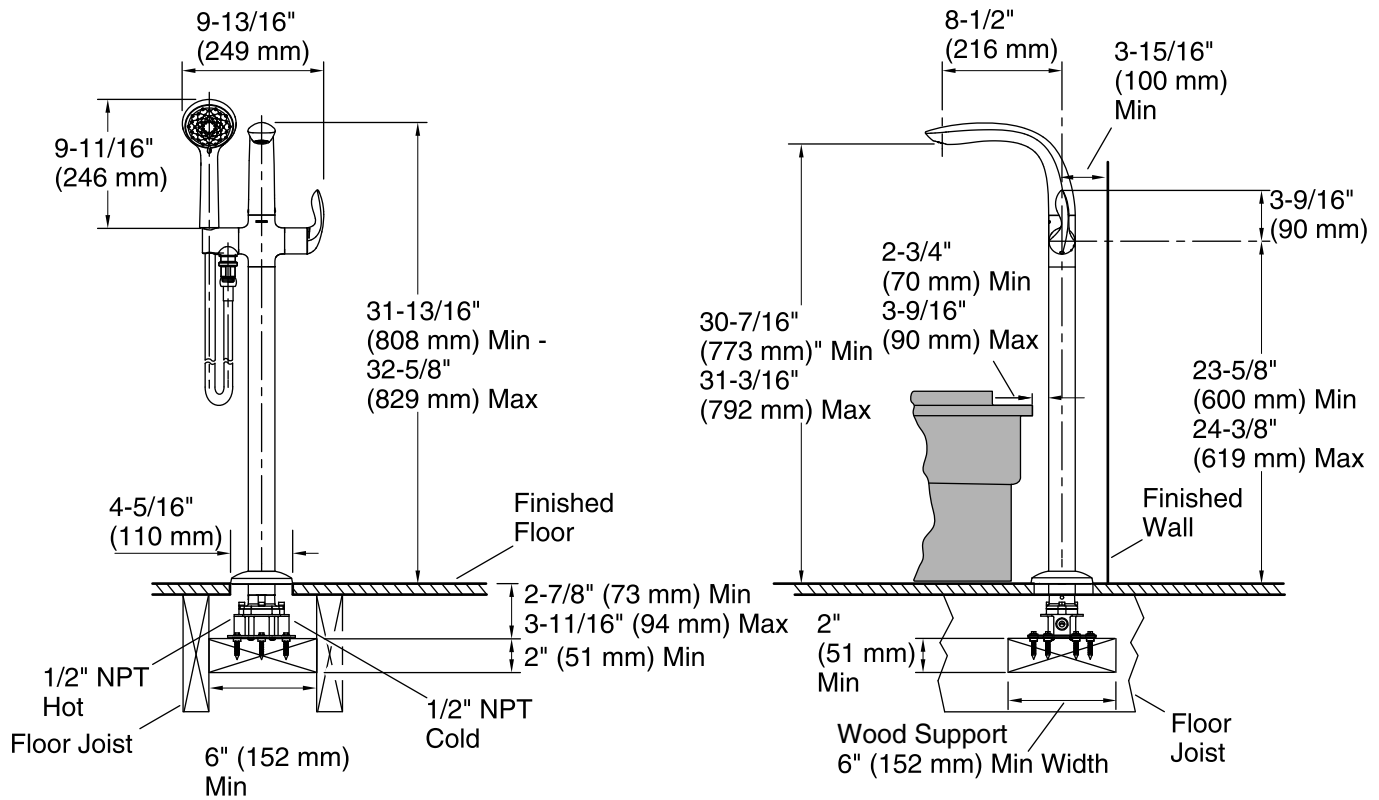

Features

- Single control actuation.
- Part of the Refinia® collection.
- Includes the K-72420 Awaken handshower and 60" hose.

Required Accessories

K-97342 Mounting-block

Codes/Standards

ASME A112.18.1/CSA B125.1
DOE - Energy Policy Act 1992
EPA WaterSense®
California Energy Commission (CEC)

Technical Information

All product dimensions are nominal.

Valve body: Composite

Spout:

Spout reach: 8-1/2" (216 mm)

Faucet:

Flow rate: 7 gal/min (26.5 l/min)

Pressure: 45 psi (3.1 bar)

Handshower:

Rated maximum flow: 2 gal/min (7.6 l/min)

Notes

Install this product according to the installation guide.

Adequate floor support is required. The wood support must be a minimum of 2" (51 mm) thick by 6" (152 mm) wide. 2x6 lumber is NOT adequate for this application.

Concrete can be used as the floor support.

Requires 3/16" masonry drill bit and six 1/4" x 1-3/4" concrete screws, not included.