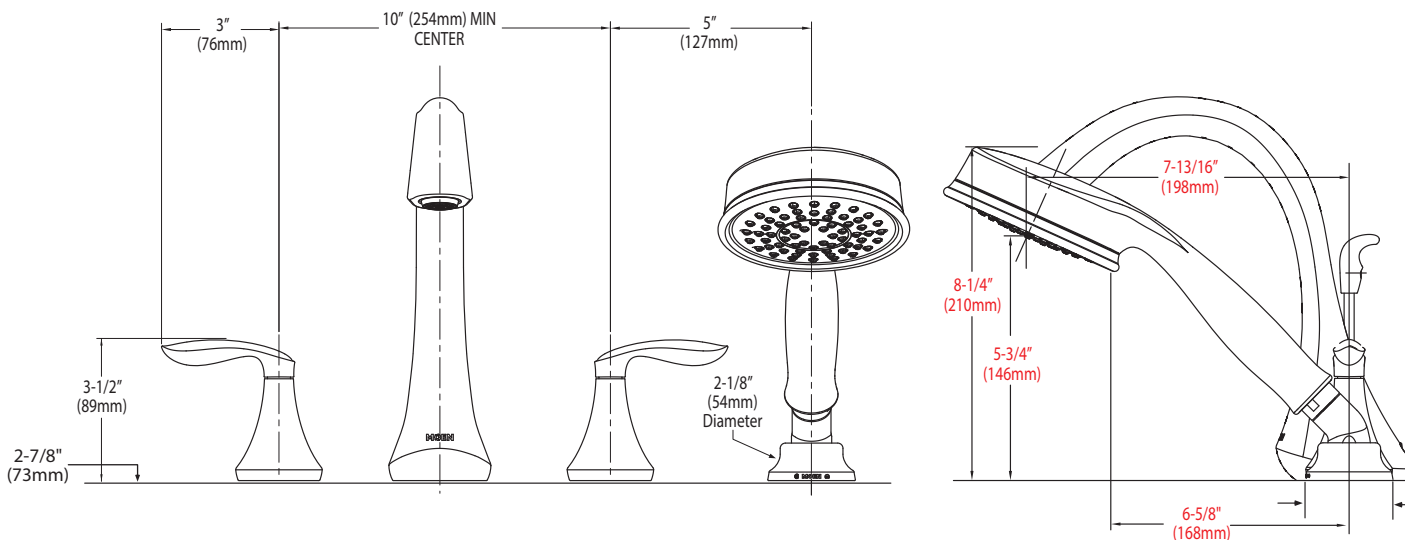

## DESCRIPTION

- Metal construction with various finishes identified by suffix
- Includes hot and cold temperature indicators
- Single function handshower with double check valves

## BRANTFORD™ Two-Handle Roman Tub Faucet Trim w/Built In Diverter Valve

Models: T924 series

Valves: 9792, 9793, 9796, 9797

## CRITICAL DIMENSIONS

(DO NOT SCALE)