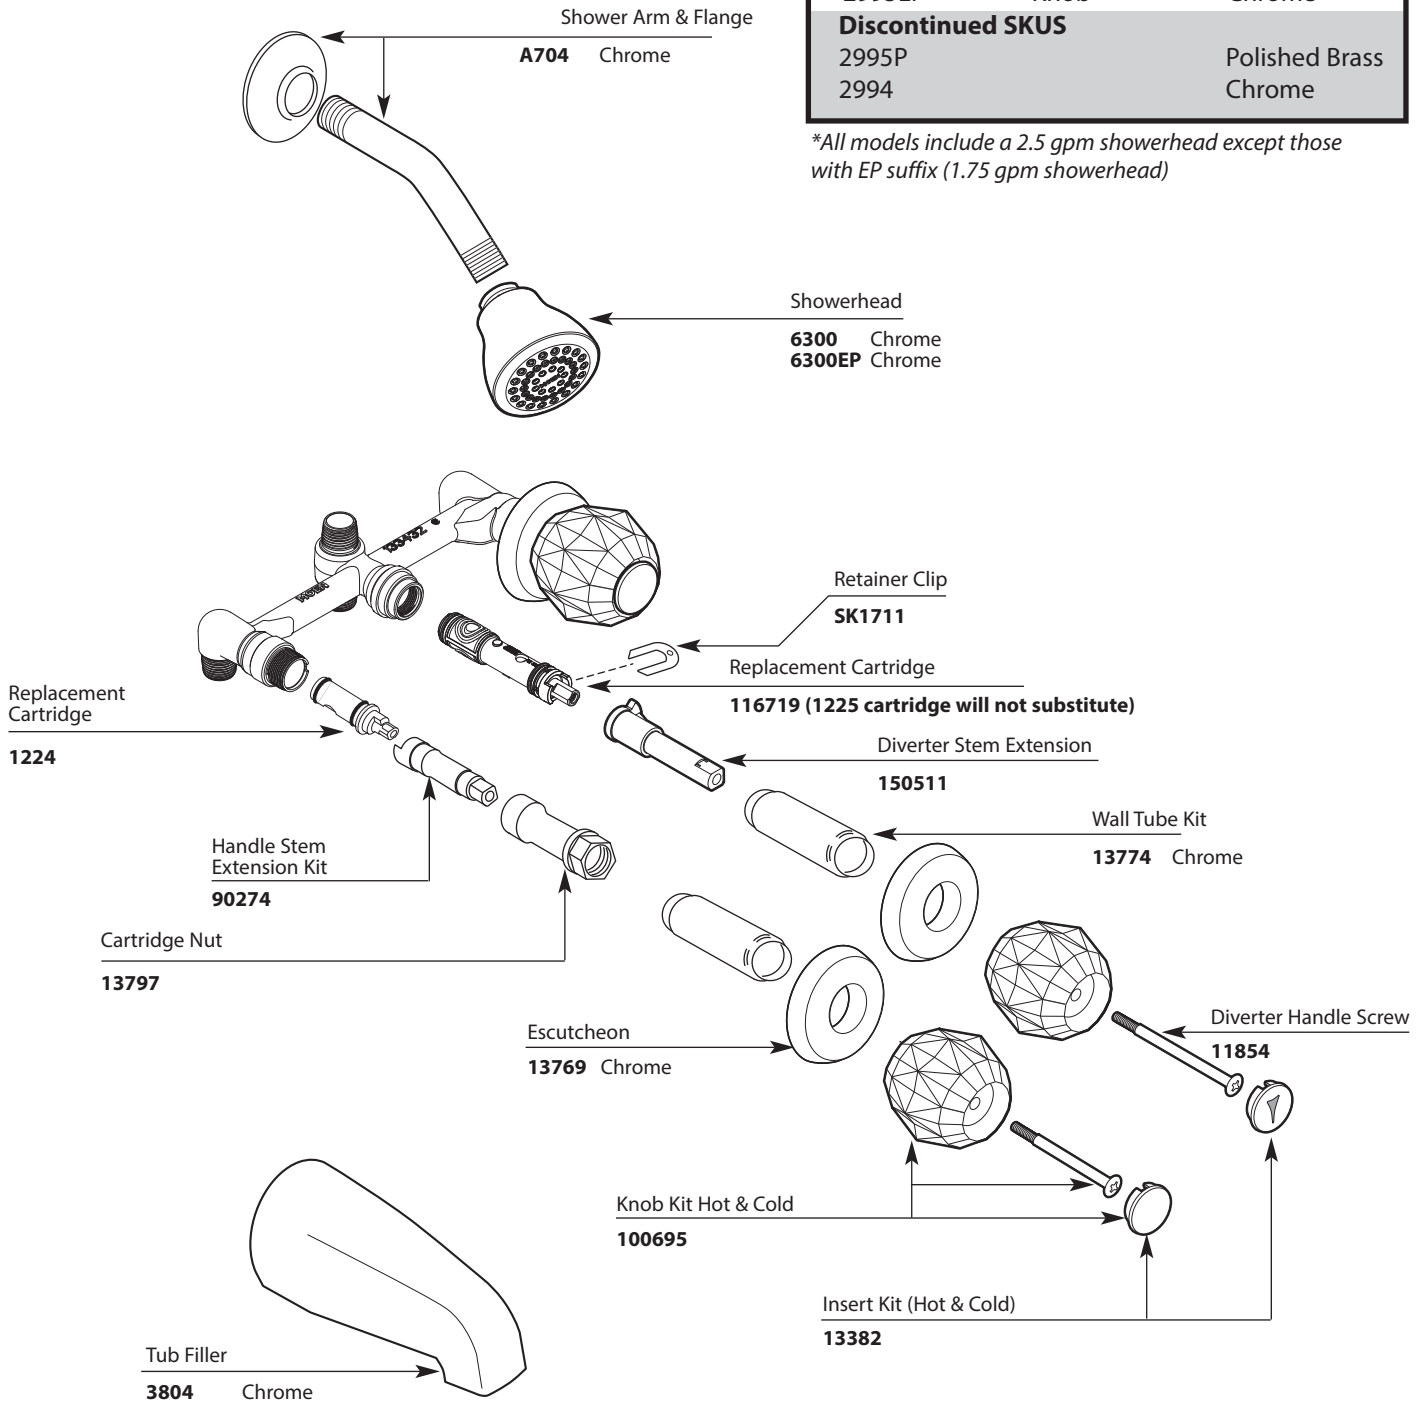

Buy it for looks. Buy it for life.®

Illustrated Parts

■ Order by Part Number

*There is more than 1 version of this model.
Page down to identify the version you have.*

CHATEAU®		
Three-Handle Tub/Shower Valve		
MODEL	HANDLE	FINISH
2995	Knob	Chrome
2995EP	Knob	Chrome
Discontinued SKUS		
2995P		Polished Brass
2994		Chrome

*All models include a 2.5 gpm showerhead except those with EP suffix (1.75 gpm showerhead)

Buy it for looks. Buy it for life.®

■ Order by Part Number

Model on this page is prior to 12/2009

Illustrated Parts

CHATEAU®		
Three-Handle Tub/Shower Valve		
MODEL	HANDLE	FINISH
2995	Knob	Chrome
Discontinued SKUS		
2995P		Polished Brass
2994		Chrome