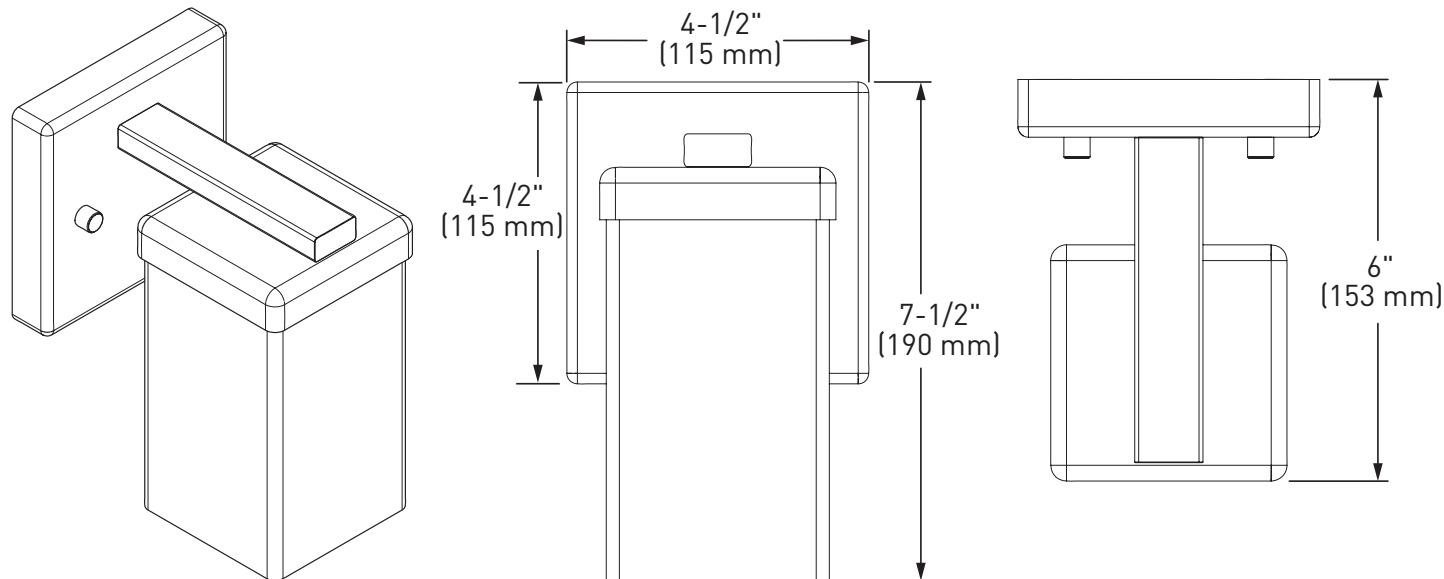

90 Degree™ Technical Specification

YB8861

1-Globe Light Fixture

Dimensions:

Product Information:

Stock Numbers: YB8861CH – Chrome Finish
YB8861BN – Brushed Nickel Finish
YB8861BL – Matte Black Finish

Globe Service Kit: YB8869

Materials: Zinc, glass

Voltage: 120v

Bulb: 100w max (not included); medium base

UL Listed: Yes – for dry locations

Important Notes: Turn off power during installation. Do not connect or disconnect under load.