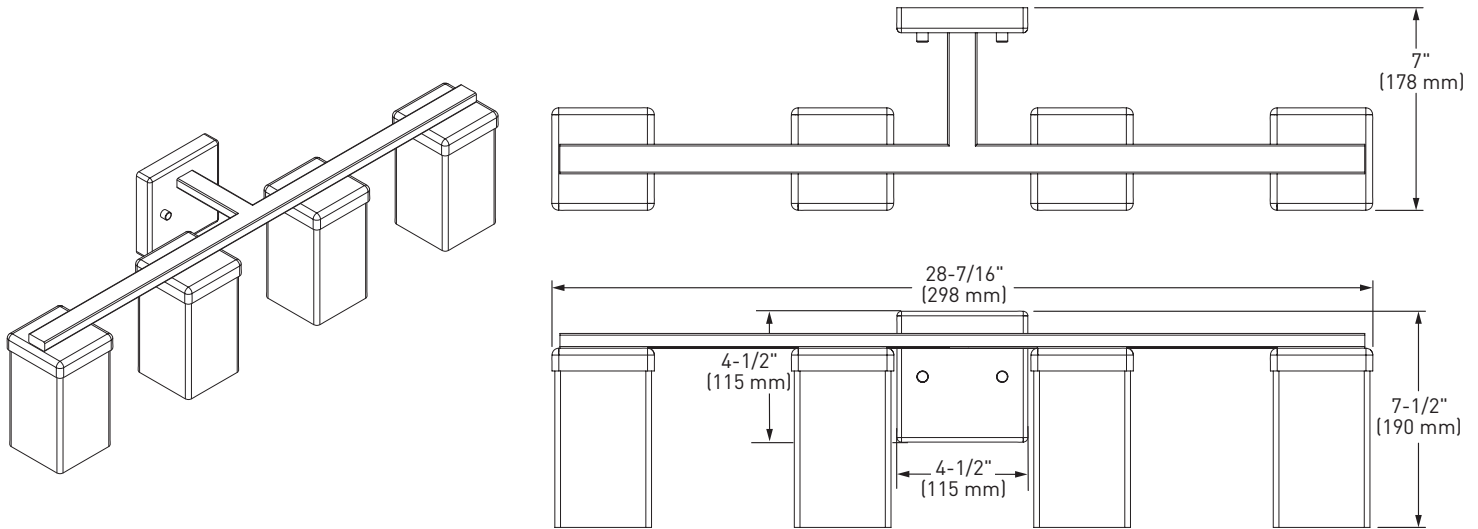

90 Degree™ Technical Specification

YB8864

4-Globe Light Fixture

Dimensions:

Product Information:

Stock Numbers: YB8864CH – Chrome
YB8864BN – Brushed Nickel
YB8864BL – Matte Black

Globe Service Kit: YB8869

Materials: Zinc, glass

Voltage: 120v

Bulb: 100w max (not included); medium base

UL Listed: Yes – for dry locations

Important Notes: Turn off power during installation. Do not connect or disconnect under load.

Cleaning Notes: Clean only with a soft damp cloth. Do not use commercial or abrasive cleaners.