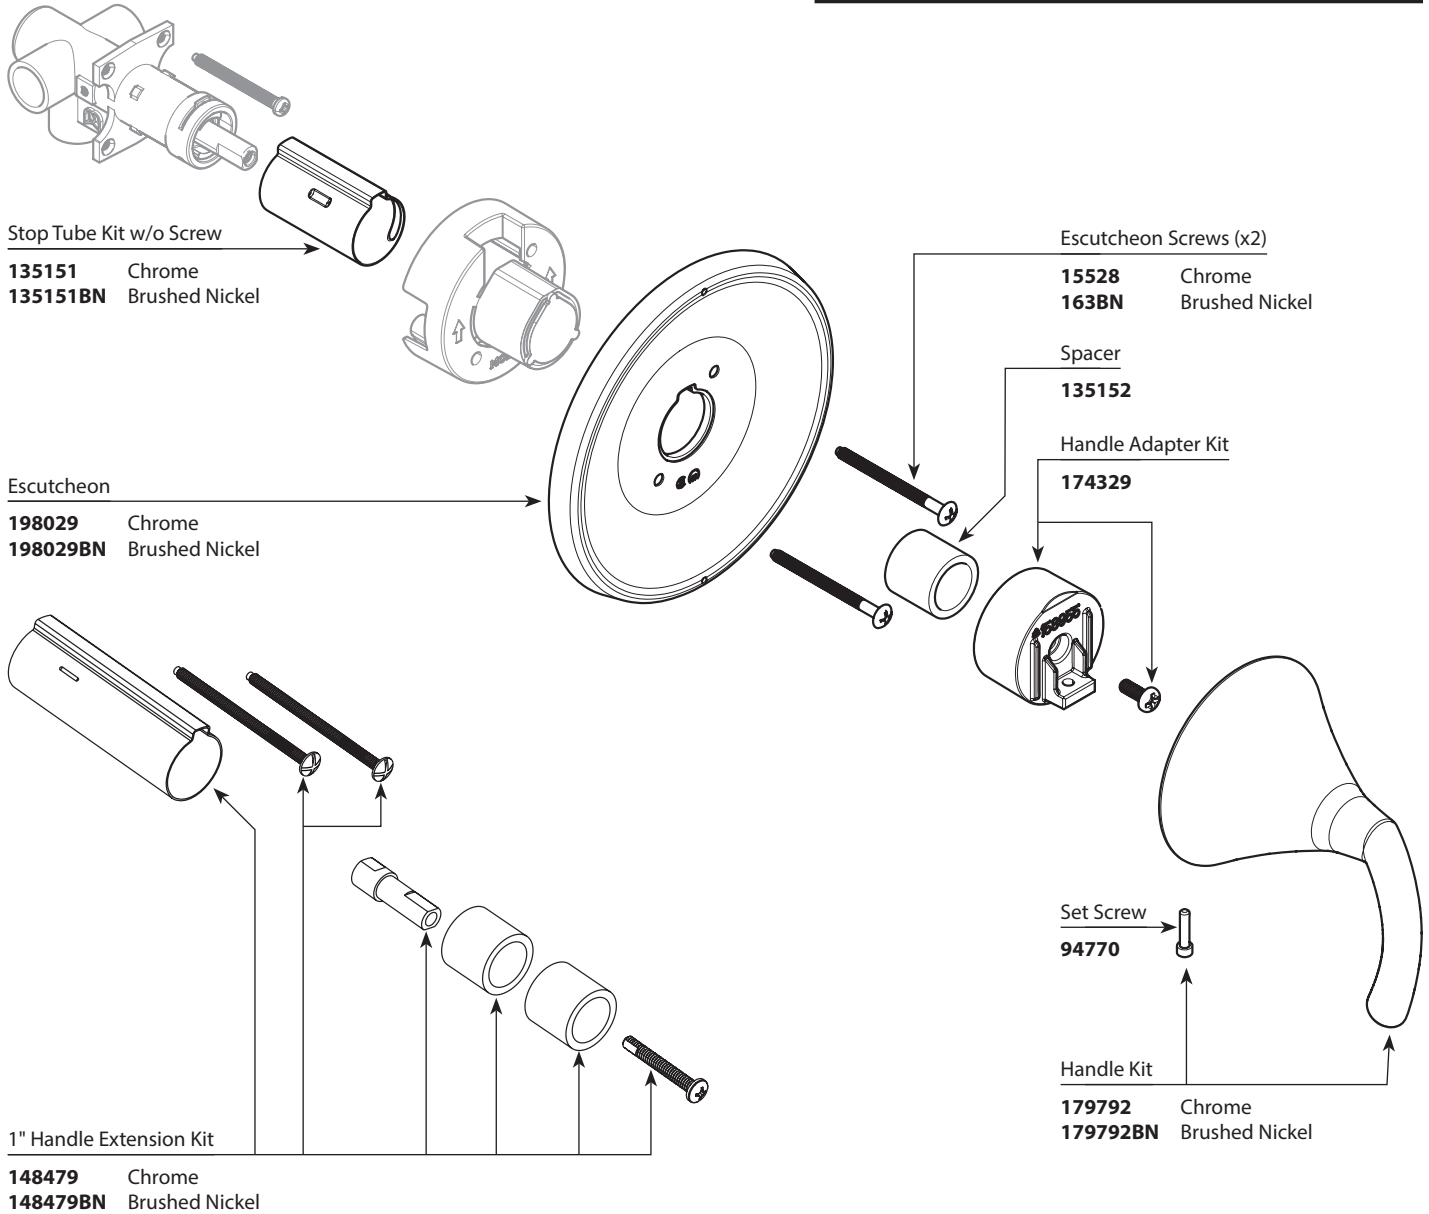

Buy it for looks. Buy it for life.®

Illustrated Parts

GLYDE™		
Two/Three-Function Transfer Valve Trim Kit		
MODEL	HANDLE	FINISH
T2721	Lever	Chrome
T2721BN	Lever	Brushed Nickel

■ Order by Part Number

MOEN, ESCUTCHION, M-PACT SYSTEM
 12/17/15