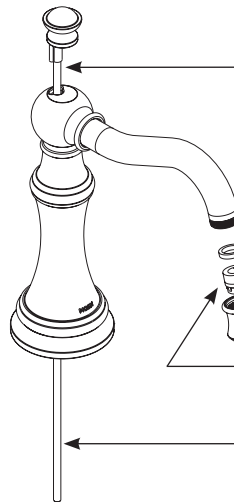

- Order by Part Number
- Trim can be used with either 9000 or 69000 valve

WEYMOUTH™ Two-Handle Widespread Lavatory Faucet Trim

Model	Handle Type	Finish
TS42114	Cross	Chrome
TS42114BN	Cross	Brushed Nickel
TS42114ORB	Cross	Oil Rubbed Bronze
TS42114NL	Cross	Polished Nickel
TS42114BG	Cross	Brushed Gold
TS42114BL	Cross	Matte Black
TS42108	Lever	Chrome
TS42108BN	Lever	Brushed Nickel
TS42108ORB	Lever	Oil Rubbed Bronze
TS42108NL	Lever	Polished Nickel
TS42108BG	Lever	Brushed Gold
TS42108BL	Lever	Matte Black

Hot/Cold Handle Cap Kit

- 221672** Chrome
- 221672BN** Brushed Nickel
- 221672ORB** Oil Rubbed Bronze
- 221672NL** Polished Nickel
- 221672BG** Brushed Gold
- 221672BL** Matte Black

Lever Handle Kit

- 221641** Chrome
- 221641BN** Brushed Nickel
- 221641ORB** Oil Rubbed Bronze
- 221641NL** Polished Nickel
- 221641BG** Brushed Gold
- 221641BL** Matte Black

Cross Handle Kit

- 221642** Chrome
- 221642BN** Brushed Nickel
- 221642ORB** Oil Rubbed Bronze
- 221642NL** Polished Nickel
- 221642BG** Brushed Gold
- 221642BL** Matte Black

Installation Tool

125796

Spout Kit

- 154286** Chrome
- 154286BN** Brushed Nickel
- 154286ORB** Oil Rubbed Bronze
- 154286NL** Polished Nickel
- 154286BG** Brushed Gold
- 154286BL** Matte Black

Aerator Kit (1.2gpm)

- 181080** Chrome
- 181080BN** Brushed Nickel
- 181080ORB** Oil Rubbed Bronze
- 181080NL** Polished Nickel
- 181080BG** Brushed Gold
- 181080BL** Matte Black