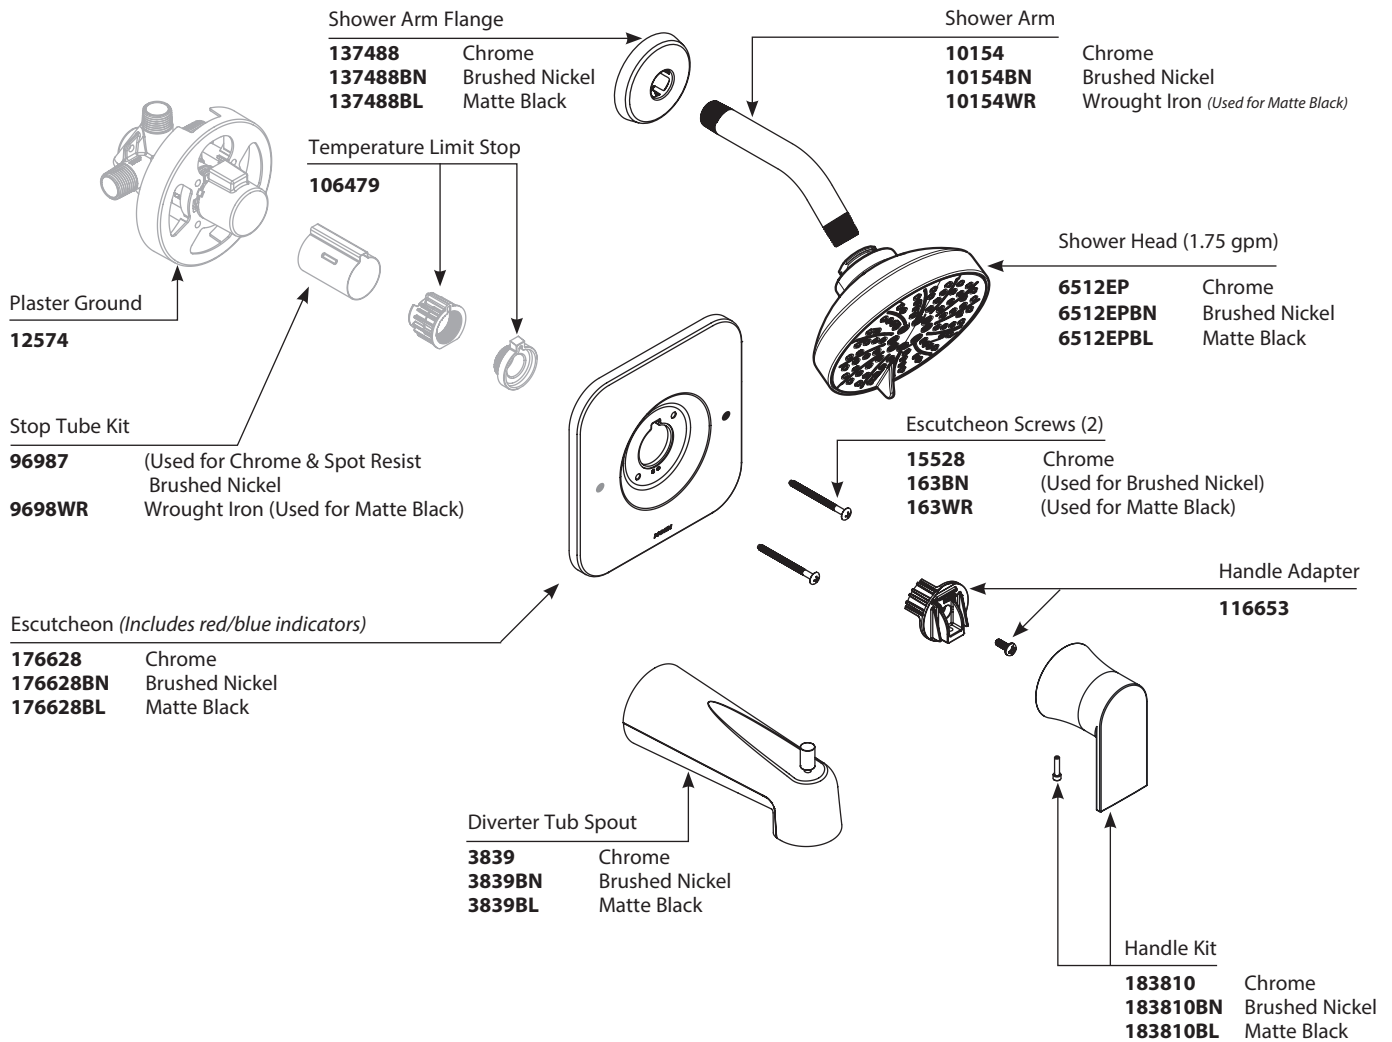

There is more than one version of this model. Page down to identify the version you have.

■ Order by Part Number

■ Trim can be used with 62300 series or 2500 series valve

Genta™ Posi-Temp® Single-Handle Tub/Shower Valve		
Valve Trim	Shower Only*	Tub/Shower*
MODEL	MODEL	MODEL
T2471 Chrome	T2472EP Chrome	T2473EP Chrome
T2471BN Brushed Nickel	T2472NH Chrome	T2473NH Chrome
T2471BL Matte Black	T2472EPBN Brushed Nickel	T2473EPBN Brushed Nickel
	T2472EPBL Matte Black	T2473EPBL Matte Black
	T2472NHBN Brushed Nickel	T2473NHBN Brushed Nickel
	T2472NHBL Matte Black	T2473NHBL Matte Black

(1.75gpm showerhead) or those with NH suffix (no showerhead)

■ Order by Part Number

■ Trim can be used with 62300 series or 2500 series valve

Genta™ Posi-Temp® Single-Handle Tub/Shower Valve		
Valve Trim	Shower Only*	Tub/Shower*
MODEL T2471 Chrome	MODEL T2472EP Chrome T2472NH Chrome	MODEL T2473EP Chrome T2473NH Chrome
(2.0 gpm showerhead) or those with NH suffix (no showerhead)		