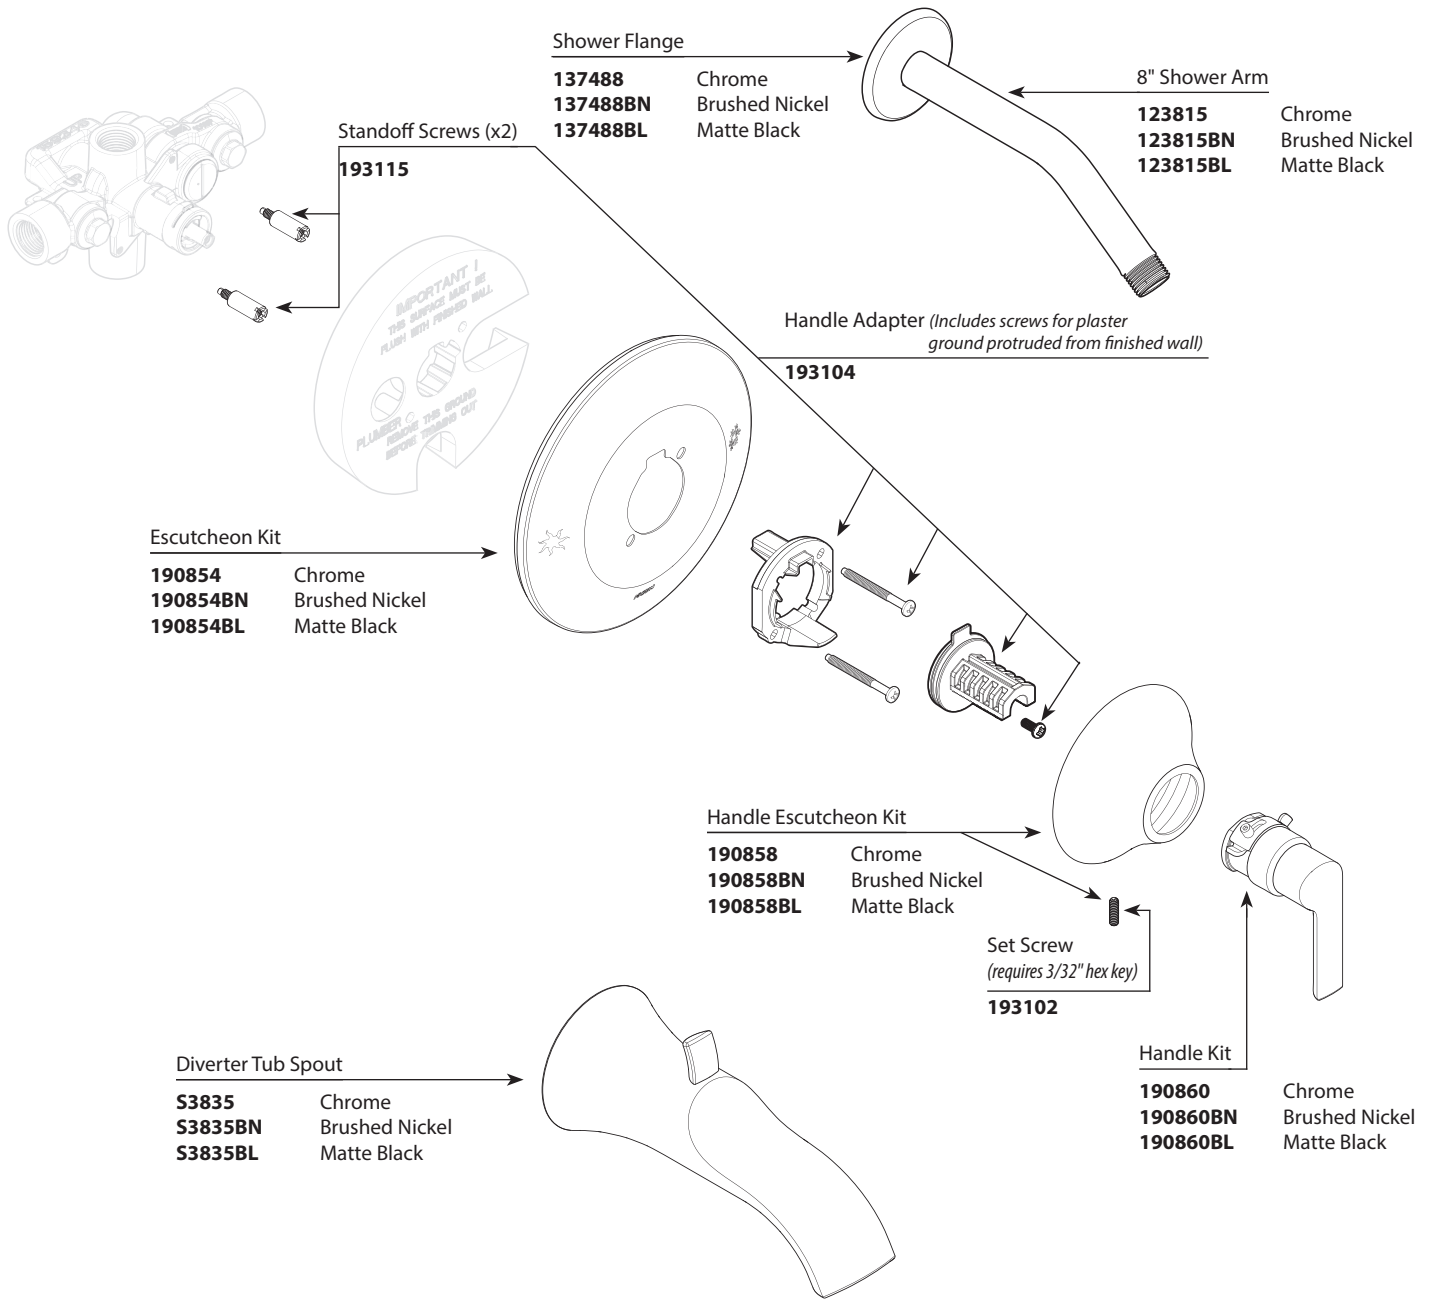

- Order by Part Number
- Trim can be used with 3500 series valve

<b>DOUX™</b>			
<b>Single-Handle Moentrol® Trim</b>			
<u>Valve Trim Only</u>	<u>Shower Trim Only</u>	<u>Tub Shower Trim</u>	<u>Finish</u>
TS3201	TS3202NH	TS3203NH	Chrome
TS3201BN	TS3202NHBN	TS3203NHBN	Brushed Nickel
TS3201BL	TS3202NHBL	TS3203NHBL	Matte Black

NH = No Shower Head

Optional Handle Extension Kit  
**193112**