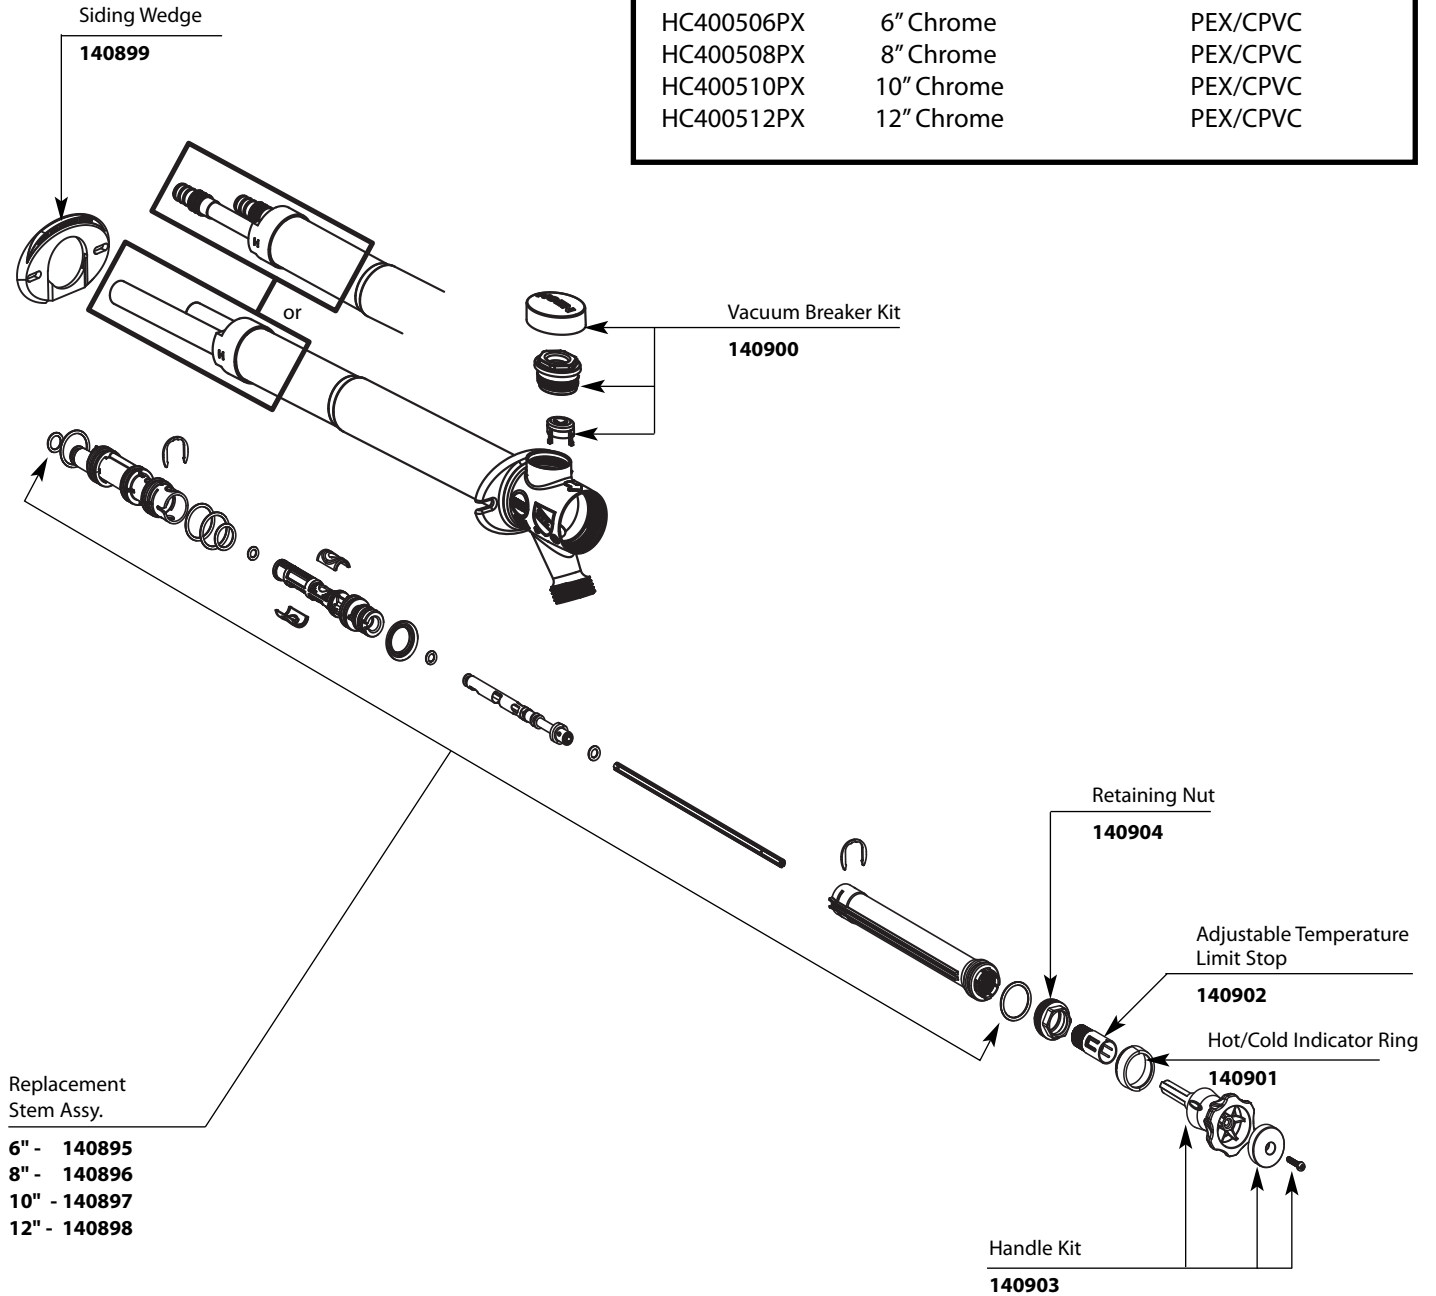

# Illustrated Parts

■ Order by Part Number

| Single Handle Hot & Cold Sill Faucet |               |                         |
|--------------------------------------|---------------|-------------------------|
| <u>MODEL</u>                         | <u>FINISH</u> | <u>INLET CONNECTION</u> |
| HC400506                             | 6" Chrome     | CC                      |
| HC400508                             | 8" Chrome     | CC                      |
| HC400510                             | 10" Chrome    | CC                      |
| HC400512                             | 12" Chrome    | CC                      |
| HC400506PX                           | 6" Chrome     | PEX/CPVC                |
| HC400508PX                           | 8" Chrome     | PEX/CPVC                |
| HC400510PX                           | 10" Chrome    | PEX/CPVC                |
| HC400512PX                           | 12" Chrome    | PEX/CPVC                |