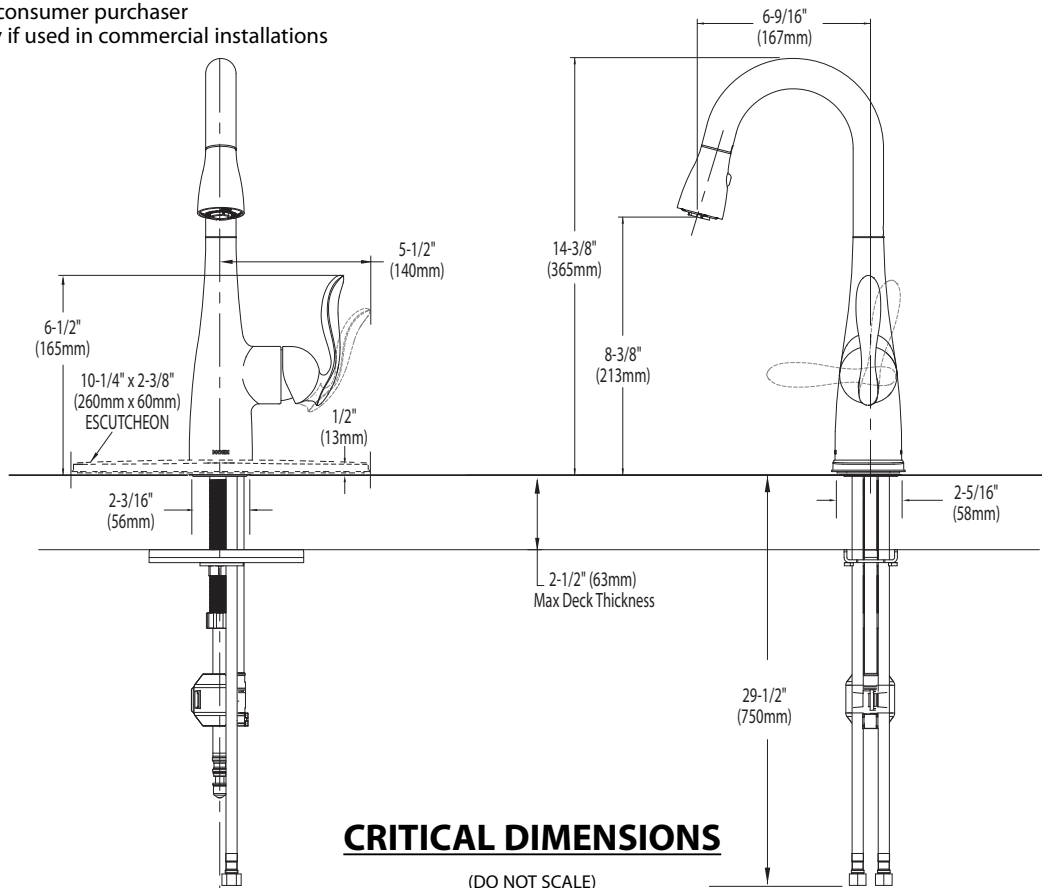

**OPERATION**

- Lever style handle
- Temperature controlled by 100° arc of handle travel
- Operates with less than 5 lbs. of force
- Operates in stream or spray mode in the pullout or retracted position
- Spray function requires continuous button pressure
- When filling a vessel outside the sink, the pause feature conveniently stops the flow of water as the wand passes over the counter top

**FLOW**

- Flow is limited to 1.5 gpm (5.7 L/min) at 60 psi

**CARTRIDGE**

- 1255™ Duralast™ cartridge for Single-Handle Faucets

**STANDARDS**

- Third party certified to IAPMO Green, ASME A112.18.1/CSA B125.1 and all applicable requirements referenced therein including NSF 61/9
- Meets CalGreen and Georgia SB370 requirements
- Complies with California Proposition 65 and with the Federal Safe Drinking Water Act
- The backflow protection system in the device consists of two independently operating check valves, a primary and a secondary which prevent backflow
- **ADA**  for lever handle

# Specifications

**ARBOR™**  
**Single Handle High Arc**  
**Pull-down Prep/Bar Faucet**

**Models:** 5995 series

**NOTE:** THIS FAUCET IS DESIGNED TO BE INSTALLED THRU 1 OR 3 HOLES, 1-1/2" (38mm) MIN. DIA.

## FAUCET DESCRIPTION

- Reflex™ pulldown system offers smooth operation, easy movement and secure docking
- Metal construction with various finishes identified by suffix
- Hydrolock® quick connect installation
- Pullout spray with 68" braided hose
- Flexible supply lines with 3/8" compression fittings
- High arc spout provides the perfect height and reach for prep sinks while the pulldown feature provides infinite maneuverability for food preparation tasks
- 360° rotating spout