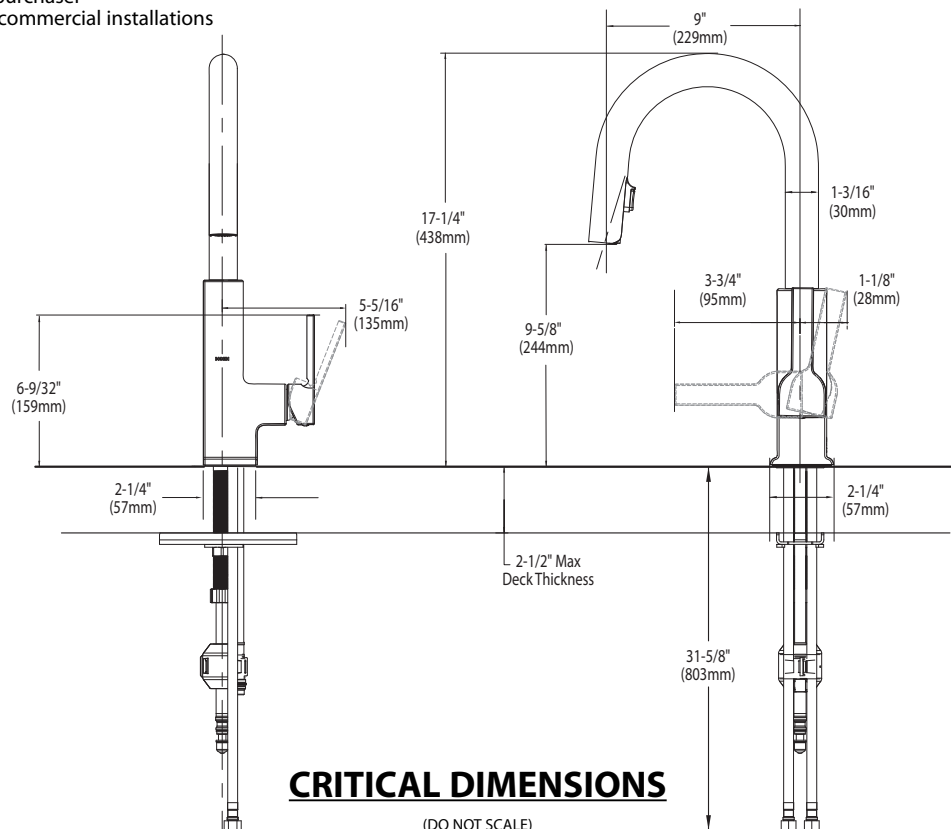

## FAUCET DESCRIPTION

- Reflex™ pulldown system offers smooth operation, easy movement and secure docking
- Metal construction with various finishes identified by suffix
- Quick connect installation
- Pulldown spray with 68" braided hose
- Flexible supply lines with 3/8" compression fittings
- High arc spout provides height and reach to fill or clean large pots while pulldown wand provides the maneuverability for cleaning or rinsing
- 360° rotating spout
- Faucet designed for handle to be mounted on right side

## STō Single Handle High Arc Pulldown Kitchen Faucet

Models: S72308 series

**NOTE:** THIS FAUCET IS DESIGNED TO BE INSTALLED THRU 1 HOLE, 1-1/2" (38mm) MIN. DIA..

FOR MORE INFORMATION CALL: 1-800-BUY-MOEN