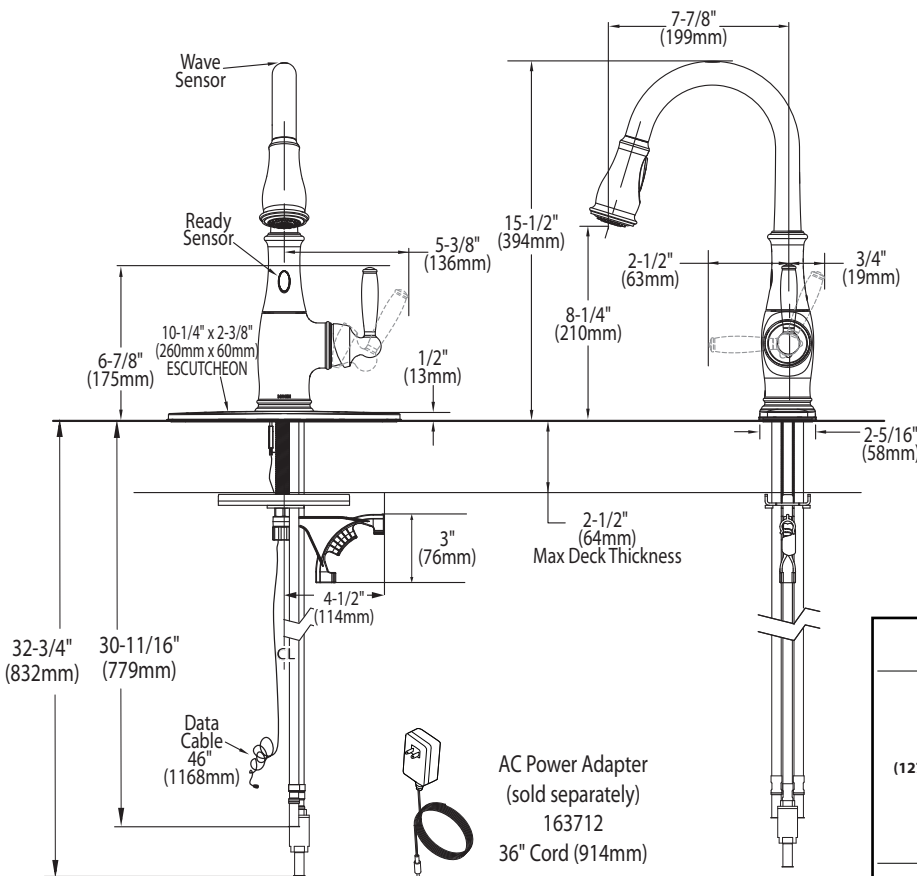

OPERATION

- Lever style handle
- Temperature controlled by 100° arc of handle travel
- Operates with less than 5 lbs. of force
- Operates in stream or spray mode in the pulldown or retracted position
- Spout rotates 100 degrees
- When filling a vessel outside the sink, the pause feature conveniently stops the flow of water as the wand passes over the counter top

FLOW

- Flow is limited to 1.5 gpm (5.7 L/min) at 60 psi

CARTRIDGE

- 1255™ Duralast™ cartridge for Single-Handle Faucets

STANDARDS

- Third party certified to ASME A112.18.1/CSA B125.1 and all applicable requirements referenced therein including NSF 61/9
- Meets CalGreen and Georgia SB370 requirements
- Complies with California Proposition 65 and with the Federal Safe Drinking Water Act
- The backflow protection system in the device consists of two independently operating check valves, a primary and a secondary which prevent backflow
- **ADA** for lever handle

Specifications

Brantford™ with MotionSense™ Single Handle High Arc Pulldown Kitchen Faucet

Models: 7185E series

NOTE: THIS FAUCET IS DESIGNED TO BE INSTALLED
THRU 1 OR 3 HOLES, 1-1/2" (38mm) MIN. DIA.

CRITICAL DIMENSIONS

(DO NOT SCALE)

Close up view of Control Box

Battery Holder

AC Power Adapter
(sold separately)
163712
36" Cord (914mm)

TO ORDER PARTS CALL: 1-800-BUY-MOEN
www.moen.com