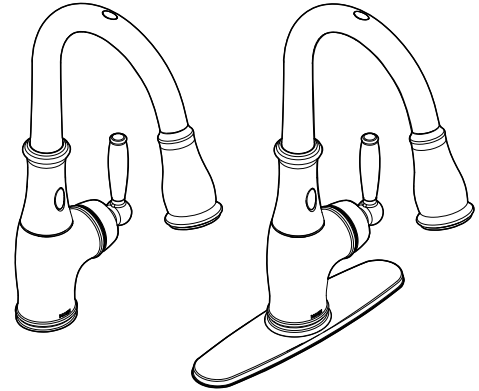

Buy it for looks. Buy it for life.®

FAUCET DESCRIPTION

- Versatile, hands-free convenience in the kitchen
- Allows users to control the faucet in 3 unique ways: Wave Sensor, Ready Sensor and familiar handle
- Powered by 6 AA batteries or optional AC power adapter
- Reflex® pulldown system offers smooth operation, easy movement and secure docking
- Metal construction with various finishes identified by suffix
- Quick connect installation
- Pulldown spray with 68" braided hose
- Control box flexible supply lines with 3/8" compression fittings
- Spout uses push-fit hose connections
- High arc spout provides height and reach to fill or clean large pots while pull down wand provides the maneuverability for cleaning or rinsing

OPERATION

- Lever style handle
- Temperature controlled by 100° arc of handle travel
- Operates with less than 5 lbs. of force
- Operates in stream or spray mode in the pulldown or retracted position
- Spout rotates 100 degrees
- When filling a vessel outside the sink, the pause feature conveniently stops the flow of water as the wand passes over the counter top

FLOW

- Flow is limited to 1.5 gpm (5.7 L/min) at 60 psi

CARTRIDGE

- 1255™ Duralast™ cartridge for Single-Handle Faucets

STANDARDS

- Third party certified to ASME A112.18.1/CSA B125.1 and all applicable requirements referenced therein including NSF 61/9
- Meets CalGreen and Georgia SB370 requirements
- Complies with California Proposition 65 and with the Federal Safe Drinking Water Act
- The backflow protection system in the device consists of two independently operating check valves, a primary and a secondary which prevent backflow
- **ADA** for lever handle

Specifications

Brantford™ with MotionSense™ Single Handle High Arc Pulldown Kitchen Faucet

Models: 7185E series

NOTE: THIS FAUCET IS DESIGNED TO BE INSTALLED
THRU 1 OR 3 HOLES, 1-1/2" (38mm) MIN. DIA.

CRITICAL DIMENSIONS