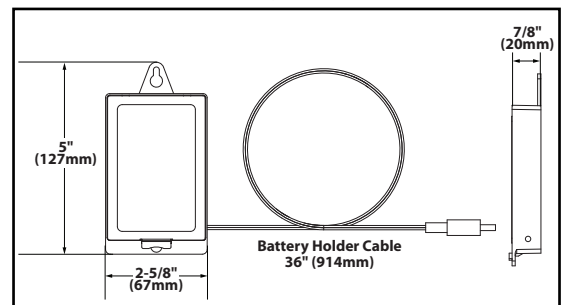

Specifications

Brantford™ with MotionSense™ Single Handle High Arc Pulldown Kitchen Faucet

Models: 7185E series

NOTE: THIS FAUCET IS DESIGNED TO BE INSTALLED
THRU 1 OR 3 HOLES, 1-1/2" (38mm) MIN. DIA.

CRITICAL DIMENSIONS

(DO NOT SCALE)

Close up view of Control Box

Battery Holder

AC Power Adapter
(sold separately)
163712
36" Cord (914mm)

TO ORDER PARTS CALL: 1-800-BUY-MOEN
www.moen.com