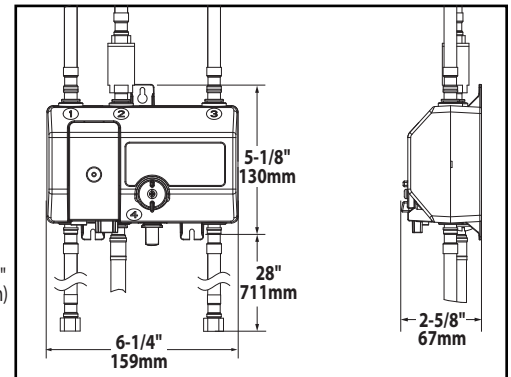

Specifications

Brantford™ with MotionSense™ Single Handle High Arc Pulldown Kitchen Faucet

Models: 7185E series

NOTE: THIS FAUCET IS DESIGNED TO BE INSTALLED
THRU 1 OR 3 HOLES, 1-1/2" (38mm) MIN. DIA.

CRITICAL DIMENSIONS

(DO NOT SCALE)

Close up view of Control Box

Battery Holder

AC Power Adapter
(sold separately)
163712
36" Cord (914mm)

TO ORDER PARTS CALL: 1-800-BUY-MOEN
www.moen.com