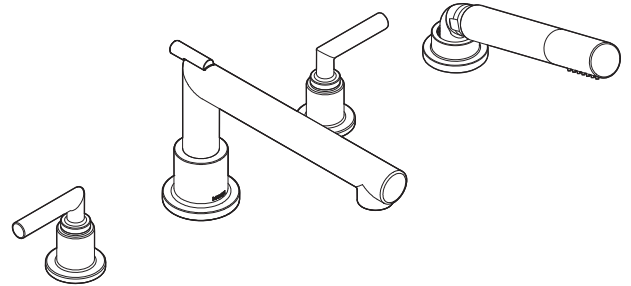

Buy it for looks. Buy it for life.®

Specifications

DESCRIPTION

- Metal construction with various finishes identified by suffix
- Hot and cold indicators available
- Single function handshower with double check valves

OPERATION

- Lever style handles
- Rotate hot side handle counterclockwise to open (clockwise to close) and the cold side handle clockwise to open and (counterclockwise to close)

OPERATION

- Handshower meets 2.0 gpm max (7.6 L/min) @ 80psi

ARRIS™ Two-Handle Roman Tub Faucet Trim

Models: TS93004 series

Valves: 9792, 9793, 9796, 9797

CRITICAL DIMENSIONS

(DO NOT SCALE)

FOR MORE INFORMATION CALL: 1-800-BUY-MOEN

www.moen.com