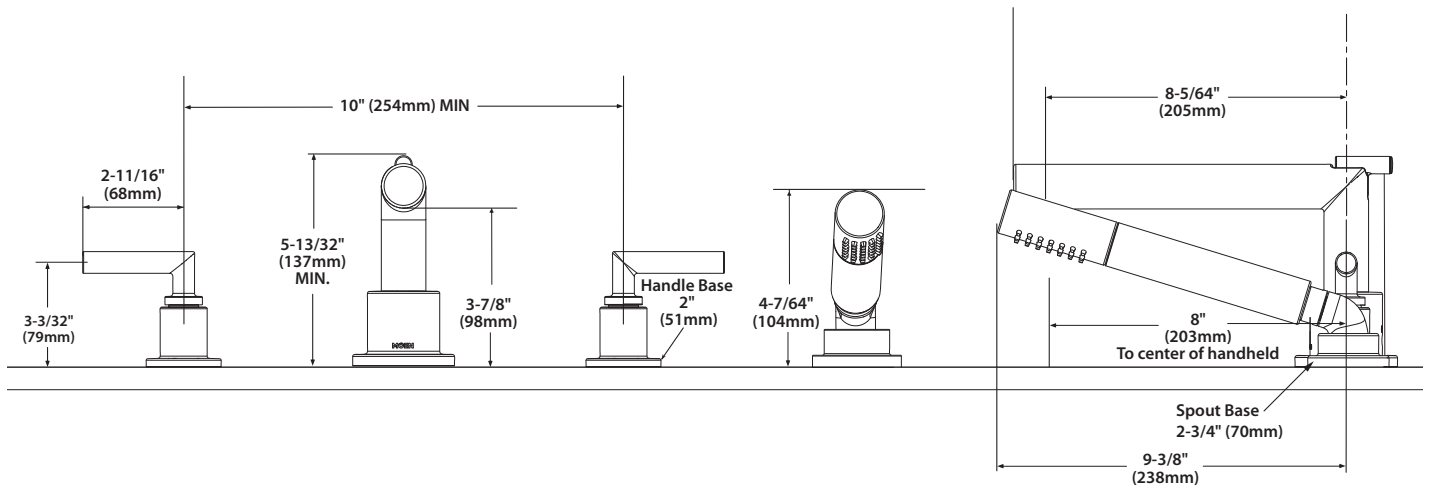

OPERATION

- Lever style handles
- Rotate hot side handle counterclockwise to open (clockwise to close) and the cold side handle clockwise to open and (counterclockwise to close)

OPERATION

- Handshower meets 2.0 gpm max (7.6 L/min) @ 80psi

ARRIS™ Two-Handle Roman Tub Faucet Trim

Models: TS93004 series

Valves: 9792, 9793, 9796, 9797

CRITICAL DIMENSIONS

(DO NOT SCALE)

FOR MORE INFORMATION CALL: 1-800-BUY-MOEN

www.moen.com