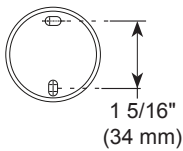

Mounting Specifications

ACCESSORIES

- Precept® Bath Collection
- Double Robe Hook

STANDARD SPECIFICATIONS:

- Wood blocking is preferable behind all wall surfaces. If wood blocking is not available, the following fasteners are suggested: Tile/Masonry-Plastic or lead Anchors Plaster/drywall-Toggle bolts.
- Mounting hardware included with product.