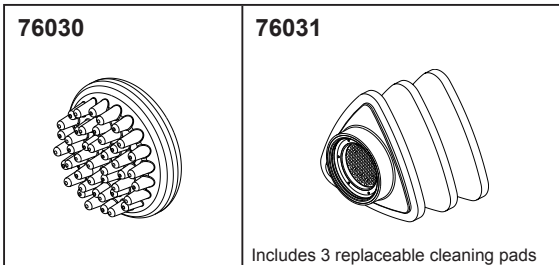

COMPLIES WITH

- ASME A112.18.1 / CSA B125.1
- EPA WaterSense® - Applies to 76455▲ only