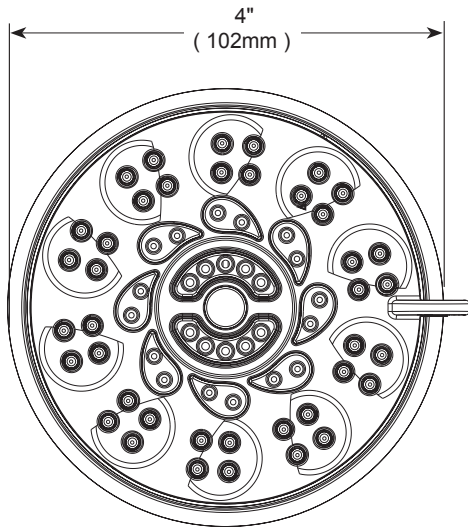

## SHOWER HEAD

### ■ 6-Spray Setting Shower head

#### STANDARD SPECIFICATIONS:

- Maximum flow rate 1.75 gpm @ 80 psi, 6.6 L/min @ 550 kPa ((76610▲ only)
- Maximum flow rate 2.5 gpm @ 80 psi, 6.6 L/min @ 550 kPa (76610D▲ only)
- ABS shower head with six settings - pause is a non-positive shut-off
- Spray settings include: full body spray, full spray with massage, massaging spray, shampoo rinsing spray, soft drench with full spray & pause
- Standard 1/2" pipe fitting
- The ball swivel angle is 54° (27° per side)
- Easy-turn spray dial