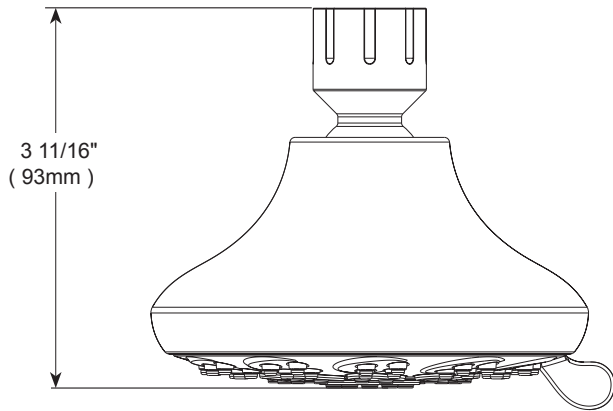

## SHOWER HEAD

### ■ 6-Spray Setting Shower head

#### STANDARD SPECIFICATIONS:

- Maximum flow rate 1.75 gpm @ 80 psi, 6.6 L/min @ 550 kPa ((76610▲ only)
- Maximum flow rate 2.5 gpm @ 80 psi, 6.6 L/min @ 550 kPa (76610D▲ only)
- ABS shower head with six settings - pause is a non-positive shut-off
- Spray settings include: full body spray, full spray with massage, massaging spray, shampoo rinsing spray, soft drench with full spray & pause
- Standard 1/2" pipe fitting
- The ball swivel angle is 54° (27° per side)
- Easy-turn spray dial