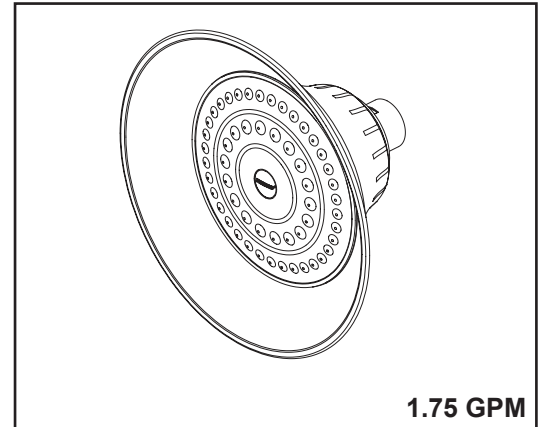

PEERLESS®

RP70537▲

SHOWER HEAD

■ 1-Spray Setting Shower Head

FEATURES:

- Touch-Clean® Nozzles

STANDARD SPECIFICATIONS:

- Maximum flow rate 1.75 gpm @ 80 psi, 6.6 L/min @ 550 kPa.
- ABS shower head with single setting.
- Standard 1/2" pipe fitting.