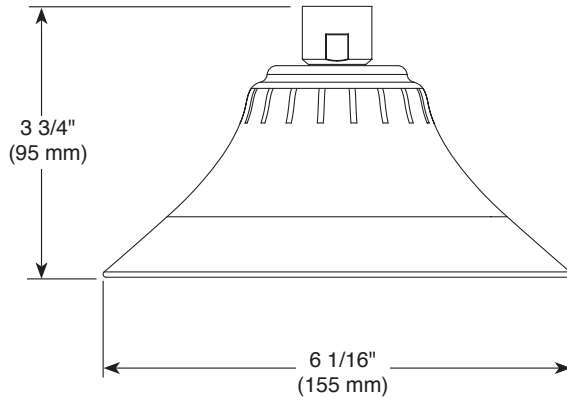

PEERLESS®

RP70537▲

SHOWER HEAD

■ 1-Spray Setting Shower Head

FEATURES:

- Touch-Clean® Nozzles

STANDARD SPECIFICATIONS:

- Maximum flow rate 1.75 gpm @ 80 psi, 6.6 L/min @ 550 kPa.
- ABS shower head with single setting.
- Standard 1/2" pipe fitting.