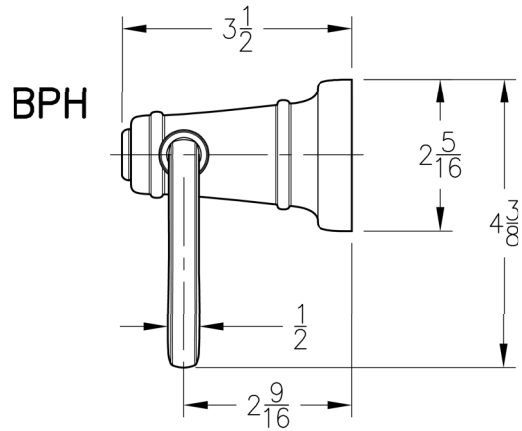

INSTALLATION DIMENSIONS

MatchMakers®

ASHFIELD
COLLECTION

Accessory

Dimensions are in Inches

1-800-PFAUCET www.pricepfister.com
19701 DaVinci, Lake Forest, CA 92610
11/17/05

Price Pfister®
Pf freshest Ideas in Pf faucets.

SS-BXX-04