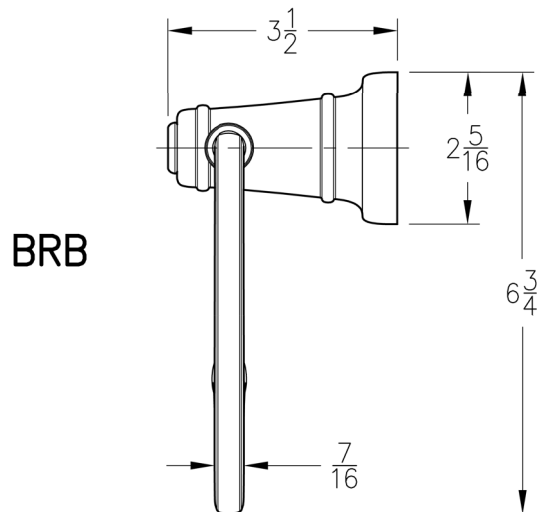

INSTALLATION DIMENSIONS

MatchMakers®

ASHFIELD
COLLECTION

Accessory

Dimensions are in Inches

1-800-PFAUCET www.pricepfister.com
19701 DaVinci, Lake Forest, CA 92610
11/17/05

Price Pfister®
Pf freshest Ideas in Pf faucets.

SS-BXX-04