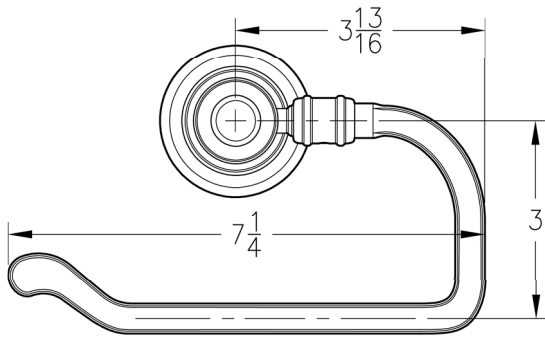

INSTALLATION DIMENSIONS

MatchMakers®

ASHFIELD
COLLECTION

Accessory

Dimensions are in Inches

1-800-PFAUCET www.pricepfister.com
19701 DaVinci, Lake Forest, CA 92610
11/17/05

Price Pfister®
Pf freshest Ideas in Pf faucets.

SS-BXX-04