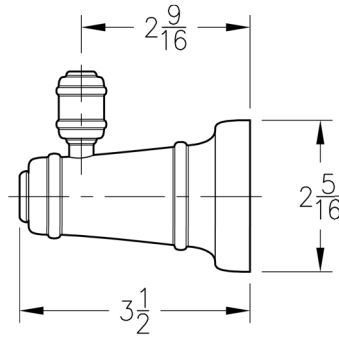

INSTALLATION DIMENSIONS

MatchMakers®

ASHFIELD
COLLECTION

Accessory

Dimensions are in Inches

1-800-PFAUCET www.pricepfister.com
19701 DaVinci, Lake Forest, CA 92610
11/17/05

Price Pfister®
Pf freshest Ideas in Pf faucets.

SS-BXX-04