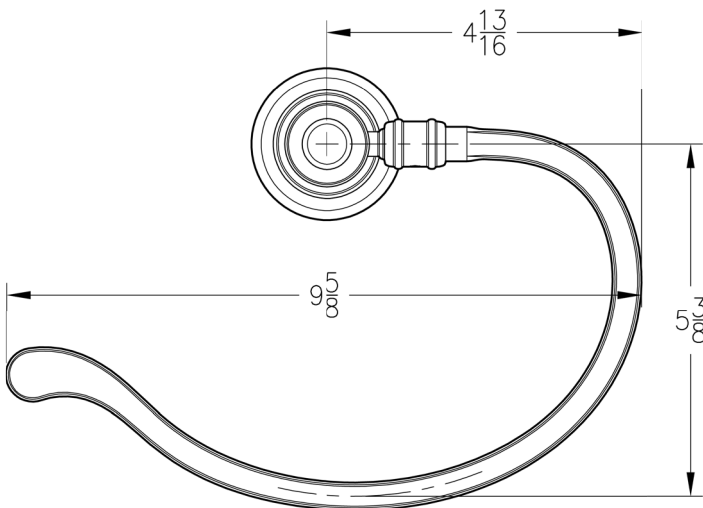

INSTALLATION DIMENSIONS

MatchMakers®

ASHFIELD
COLLECTION

Accessory

Dimensions are in Inches

1-800-PFAUCET www.pricepfister.com
19701 DaVinci, Lake Forest, CA 92610
11/17/05

Price Pfister®
Pf freshest Ideas in Pf faucets.

SS-BXX-04