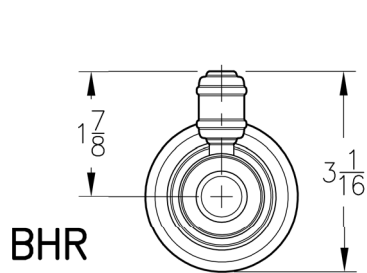

INSTALLATION DIMENSIONS

MatchMakers®

ASHFIELD
COLLECTION

Accessory

Dimensions are in Inches

1-800-PFAUCET www.pricepfister.com
19701 DaVinci, Lake Forest, CA 92610
11/17/05

Price Pfister®
Pf freshest Ideas in Pf faucets.