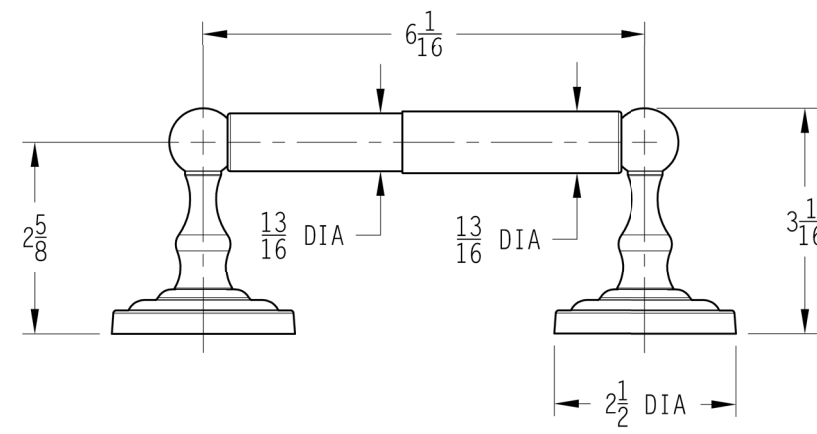

INSTALLATION DIMENSIONS

REDMOND™

Accessory

Dimensions are in Inches

1-800-PFAUCET www.pricepfister.com
 19701 DaVinci, Lake Forest, CA 92610
 03/1/07

Price Pfister®
 Pfreshest Ideas in Pfaucets.

SS-BXX-08