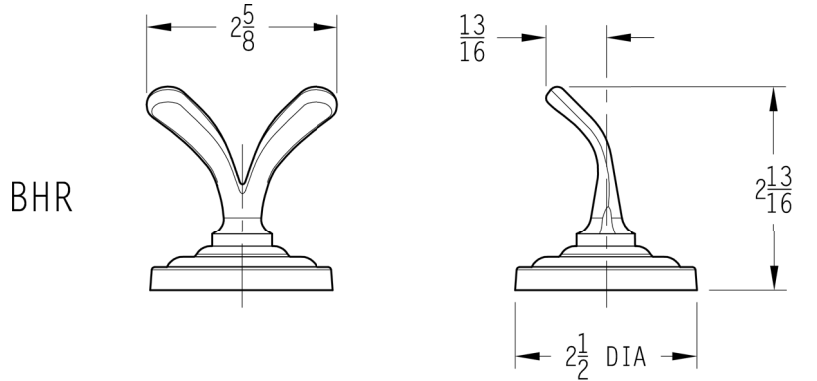

INSTALLATION DIMENSIONS

REDMOND™

Accessory

Dimensions are in Inches

1-800-PFAUCET www.pricepfister.com
 19701 DaVinci, Lake Forest, CA 92610
 03/1/07

Price Pfister®
 Pfreshest Ideas in Pfaucets.

SS-BXX-08