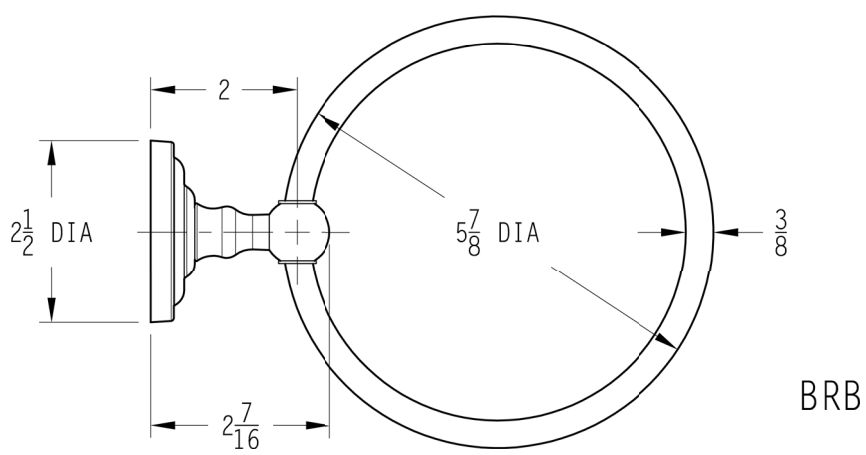

INSTALLATION DIMENSIONS

REDMOND™

Accessory

Dimensions are in Inches

1-800-PFAUCET www.pricepfister.com
 19701 DaVinci, Lake Forest, CA 92610
 03/1/07

Price Pfister®
 Pfreshest Ideas in Pfaucets.

SS-BXX-08