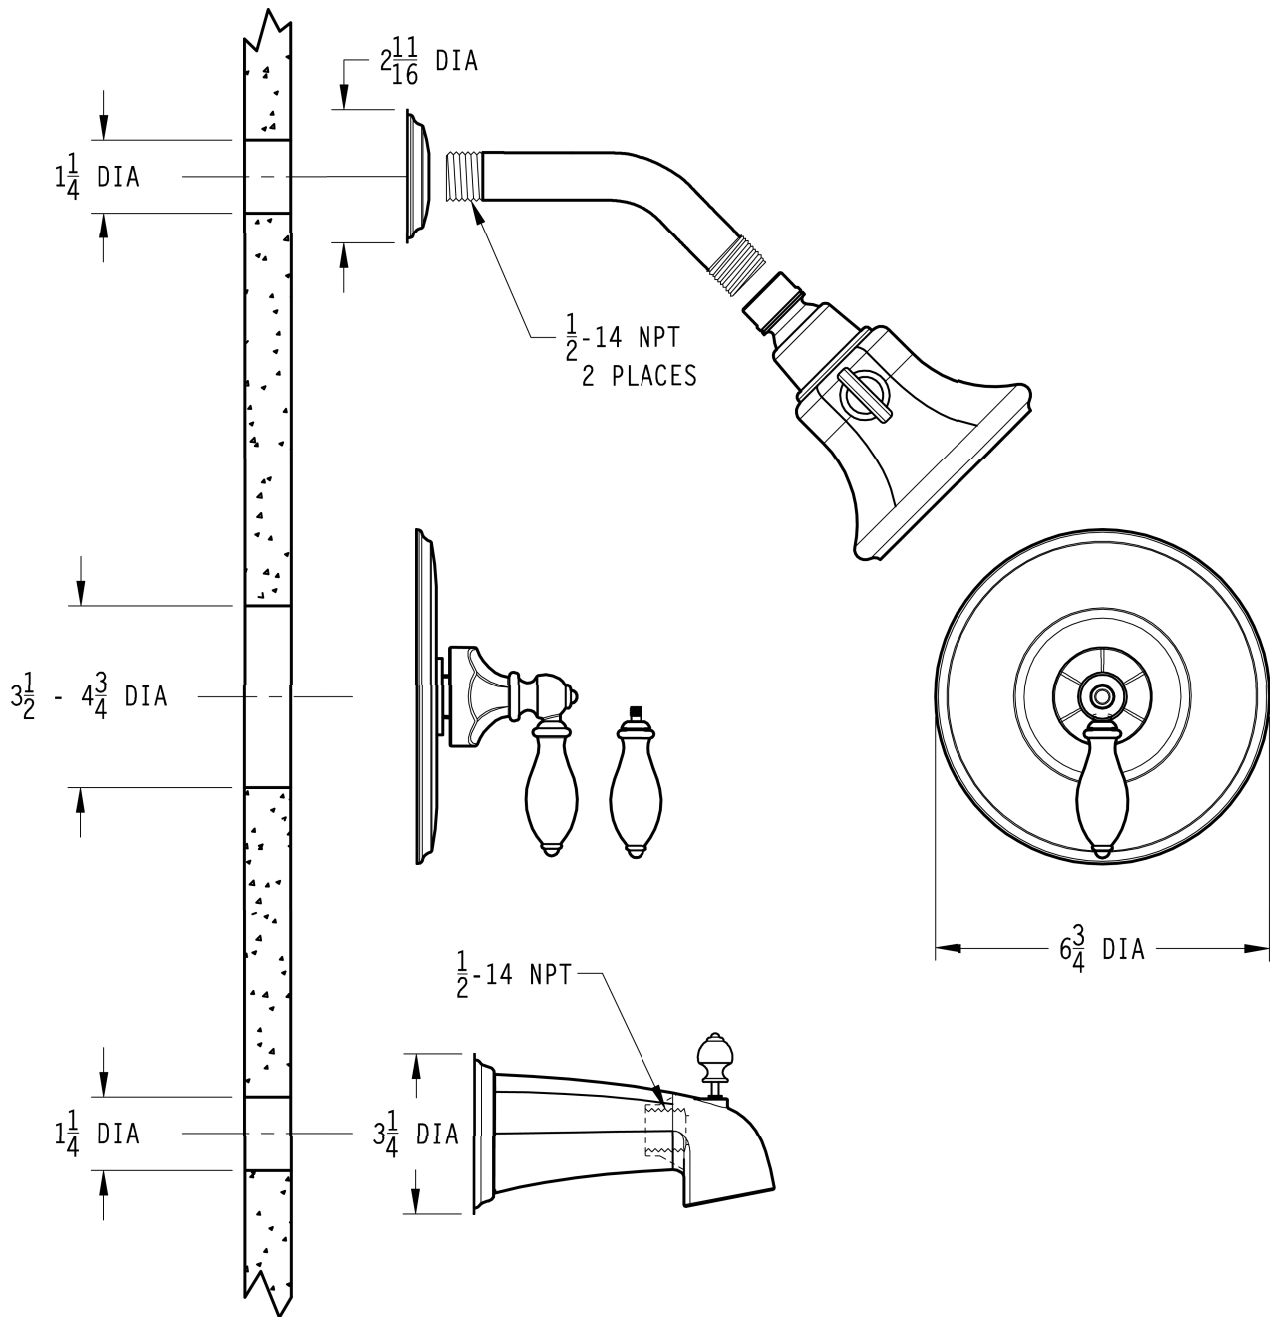

INSTALLATION DIMENSIONS

R89 Series  
Catalina<sup>™</sup>  
Collection  
Tub & Shower Trim

Dimensions are in Inches

1-800-PFAUCET www.pricepfister.com  
19701 DaVinci, Lake Forest, CA 92610  
01/8/03

Price Pfister<sup>®</sup>  
Pf Pfreshet Ideas in Pf faucets.