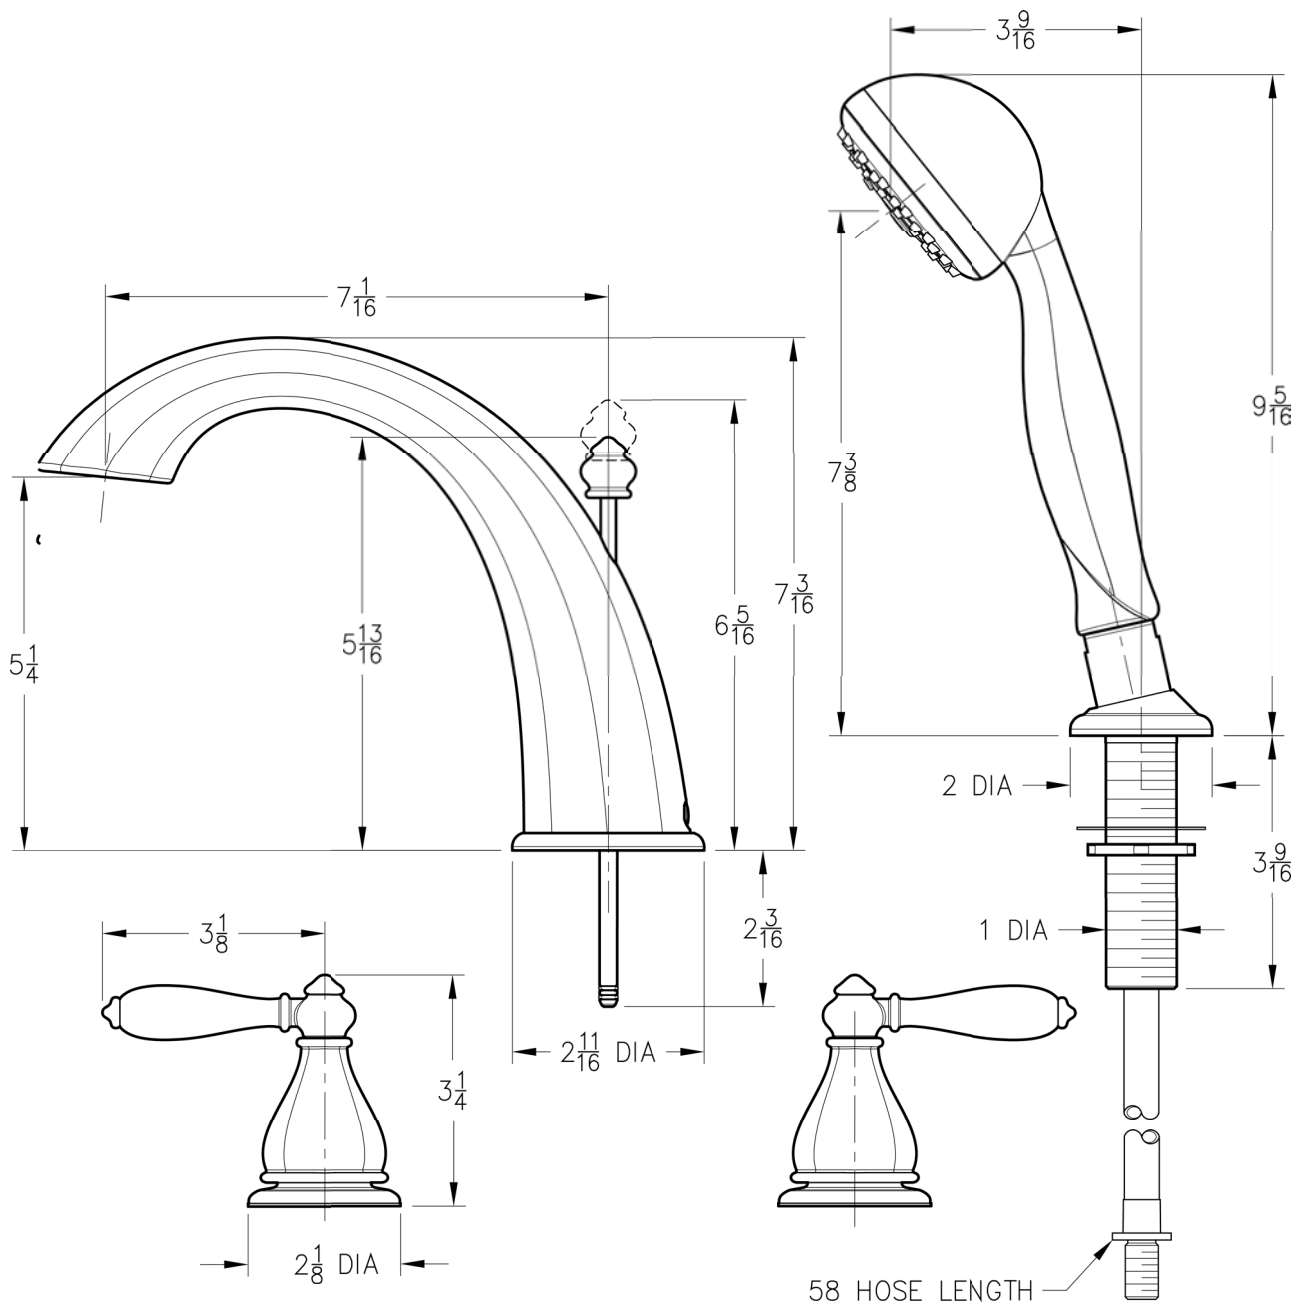

RT6 Series
Portola
Roman Tub Trim

Dimensions are in Inches

1-800-PFAUCET www.pricepfister.com
 19701 DaVinci, Lake Forest, CA 92610
 08/26/08

Price Pfister

SS-RT6-22