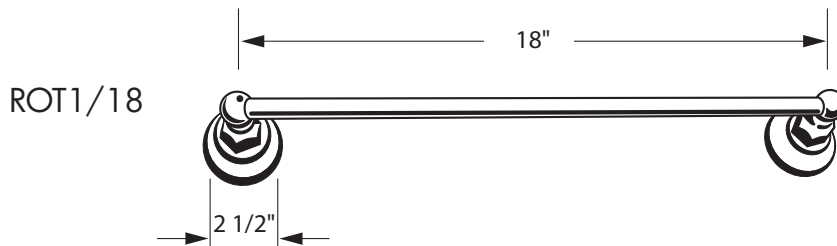

WARRANTY

- Limited Lifetime*
- No Warranty on Tuscan Brass Finish (TCB)

Consult your local ROHL showroom for additional information and specifications. For complete warranty details and a list of showrooms, go to www.rohlhome.com.