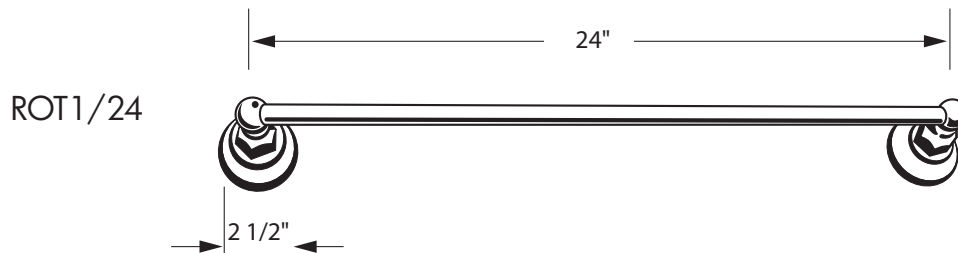

WARRANTY

- Limited Lifetime*
- No Warranty on Tuscan Brass Finish (TCB)

Consult your local ROHL showroom for additional information and specifications. For complete warranty details and a list of showrooms, go to www.rohlhome.com.