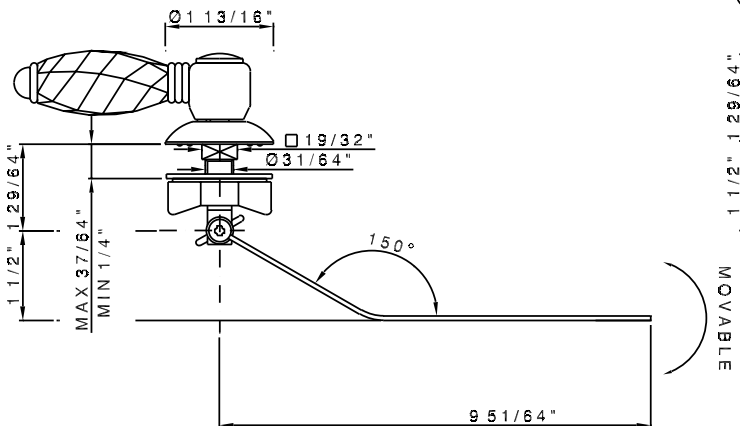

WARRANTY

- Limited Lifetime
- *No warranty on Tuscan Brass finish

Consult your local ROHL showroom for additional information and specifications. For complete warranty details and a list of showrooms, go to www.rohlhome.com.