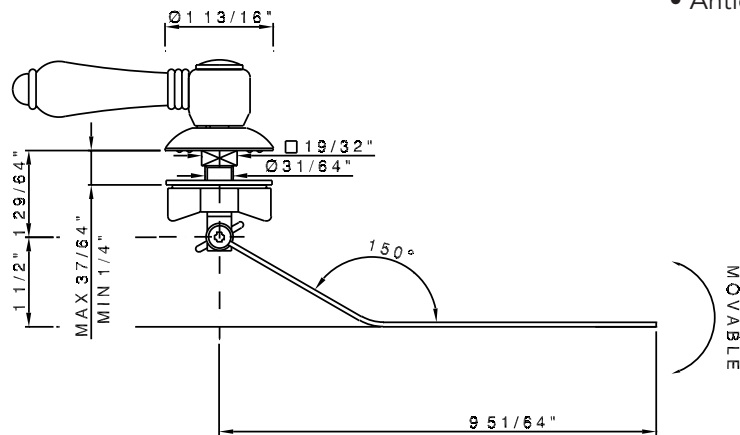

WARRANTY

- Limited Lifetime
- *No warranty on Tuscan Brass finish

Consult your local ROHL showroom for additional information and specifications. For complete warranty details and a list of showrooms, go to www.rohlhome.com.