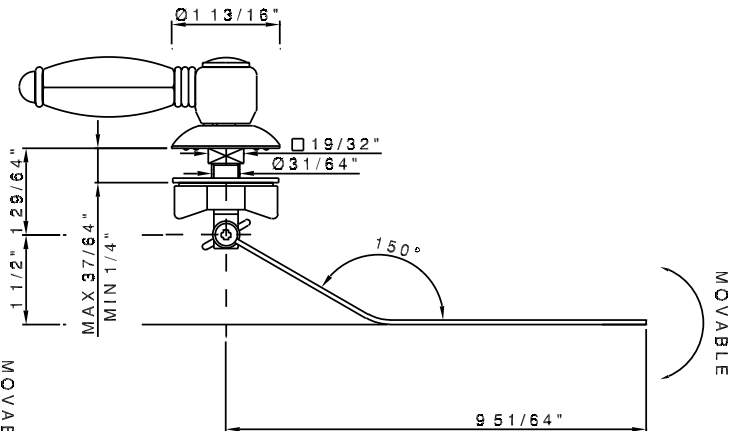

WARRANTY

- Limited Lifetime
- *No warranty on Tuscan Brass finish

Consult your local ROHL showroom for additional information and specifications. For complete warranty details and a list of showrooms, go to www.rohlhome.com.