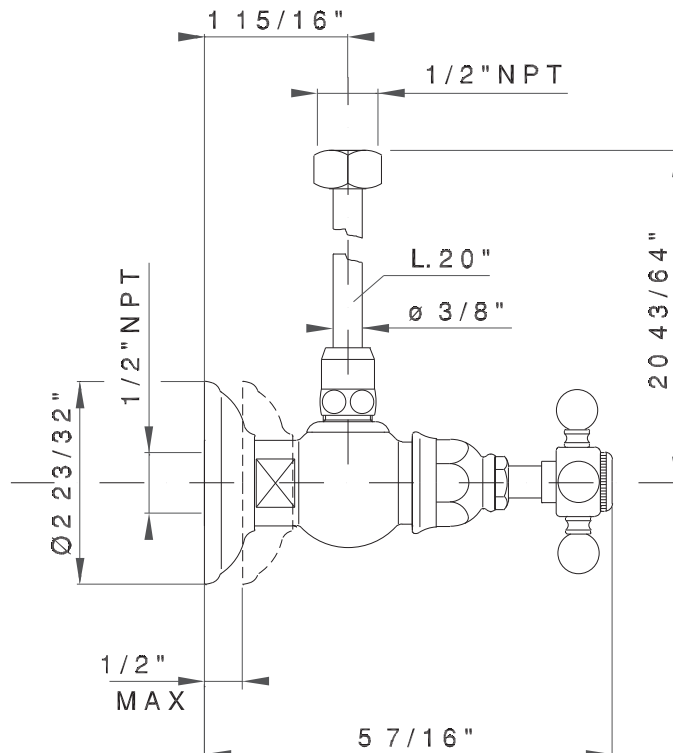

### A5578XM

#### FEATURES

- For toilet supply valve
- Cross handle only
- 1/2" female connection
- 20" tube may be cut to customize length
- 1/4-turn ceramic valve
- Ideal for toilet installations
- Porcelain temperature indice

## A5578XM Spare Parts