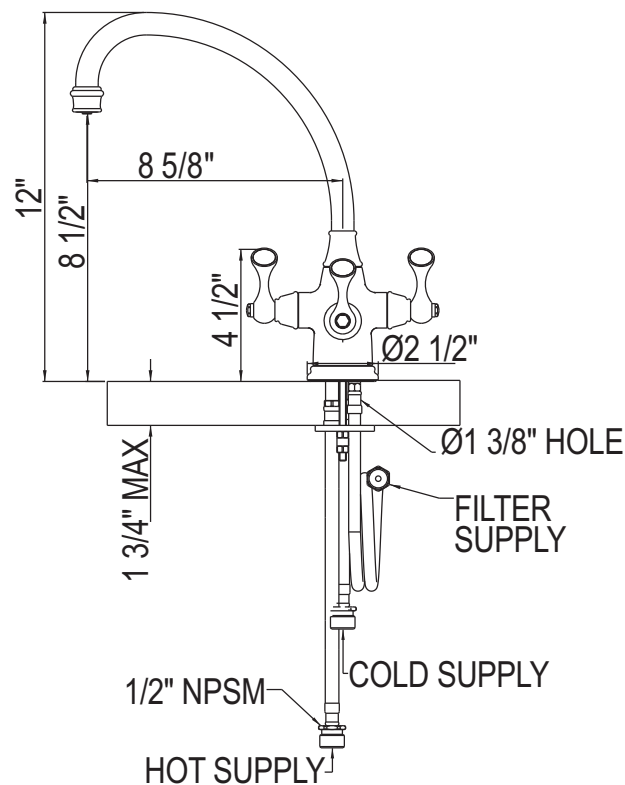

WARRANTY

- Limited Lifetime

Consult your local ROHL showroom for additional information and specifications. For complete warranty details and a list of showrooms, go to www.rohlhome.com.