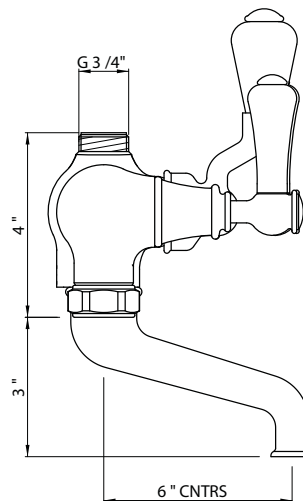

ROHL

The Experience of Authentic Luxury™

www.rohlhome.com

GEORGIAN ERA EXPOSED BATHTUB/SHOWER MIXER WITH LEVER HANDLES

ROHL Perrin & Rowe® Bath

U.3018LSP (Metal Levers with Porcelain Caps)
U.3018LS (All Metal Levers)

FEATURES

- Fixed spout
- Spout, valve housing, and handles made from solid brass
- 1/4-turn ceramic disc valves
- Unique handles fixing clip, engineered to increase the life of the valve
- 3/4" connections
- 19 GPM at 40 PSI

COLORS/FINISHES

- Polished Chrome
- Polished Nickel
- Satin Nickel
- Inca Brass
- English Bronze

WARRANTY

- Limited Lifetime