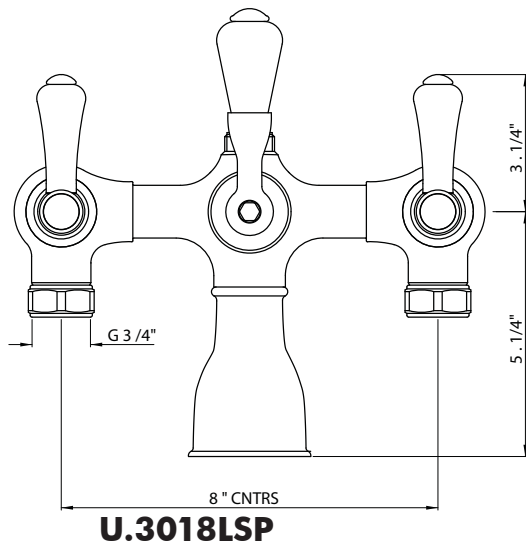

ROHL

The Experience of Authentic Luxury™

www.rohlhome.com

GEORGIAN ERA EXPOSED BATHTUB/SHOWER MIXER WITH LEVER HANDLES

ROHL Perrin & Rowe® Bath

U.3018LSP (Metal Levers with Porcelain Caps)
U.3018LS (All Metal Levers)

FEATURES

- Fixed spout
- Spout, valve housing, and handles made from solid brass
- 1/4-turn ceramic disc valves
- Unique handles fixing clip, engineered to increase the life of the valve
- 3/4" connections
- 19 GPM at 40 PSI

COLORS/FINISHES

- Polished Chrome
- Polished Nickel
- Satin Nickel
- Inca Brass
- English Bronze

WARRANTY

- Limited Lifetime