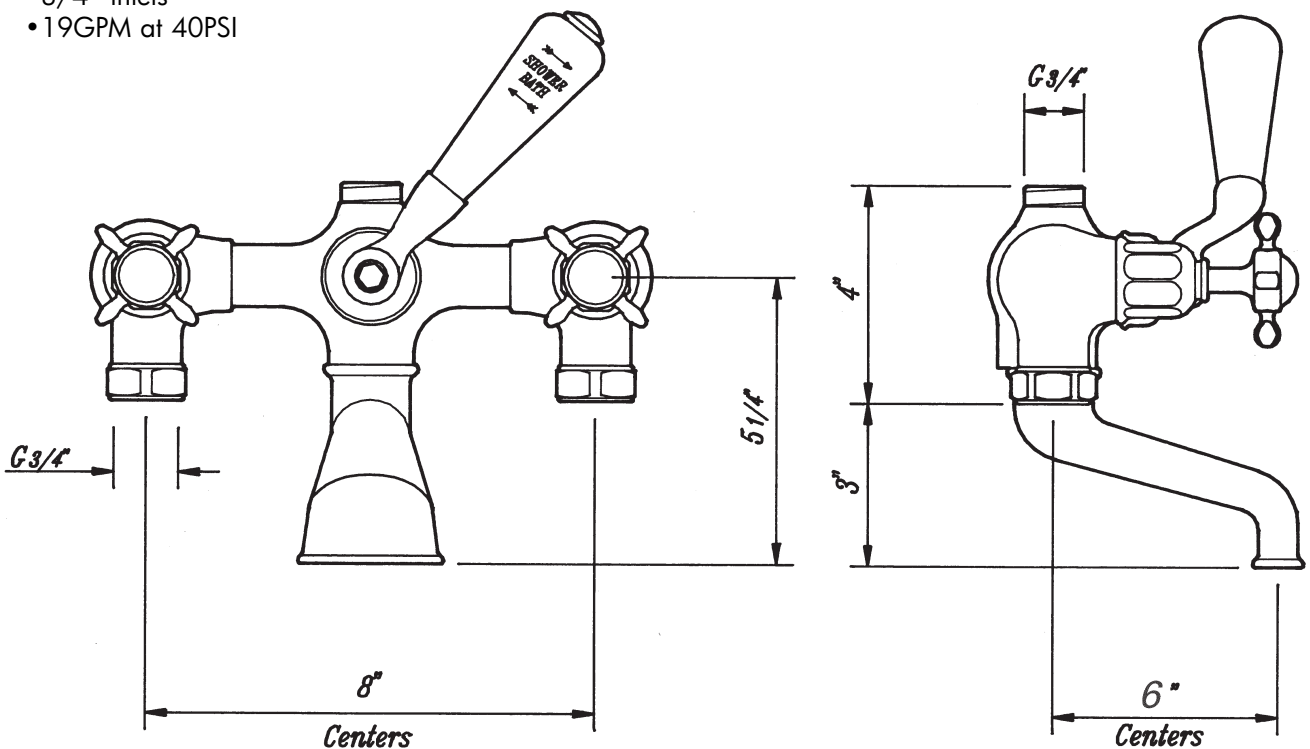

Exposed Bathtub/Shower Mixer Valve Only With Cross Handles

ROHL Perrin & Rowe Bath

U.3531X

FEATURES

- 1/4-turn ceramic disc valves
- Unique handle fixing clip, engineered to increase the life of the valve
- Spout, valve housing, and handles made from solid brass
- 3/4" inlets
- 19GPM at 40PSI

FINISHES

- Polished Chrome
- Polished Nickel
- Satin Nickel
- Inca Brass
- English Bronze

WARRANTY

- Limited Lifetime

U.3531X Spare Parts