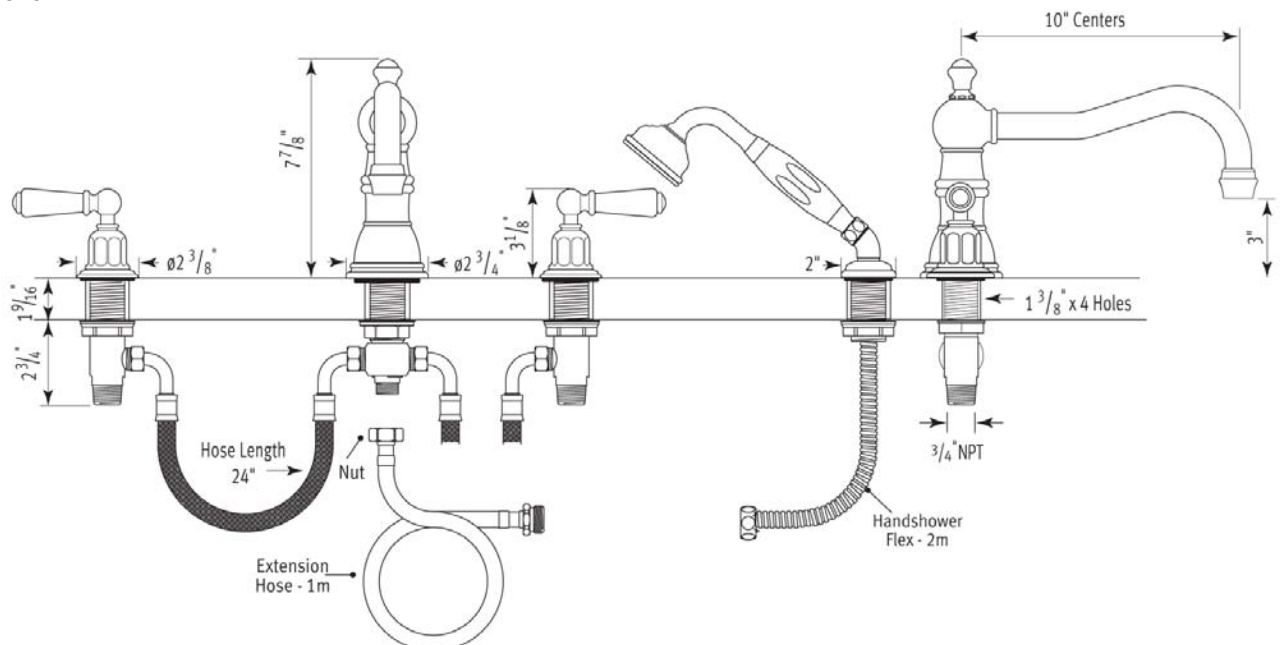

Four Hole Deck Mounted Tub Shower Set With Country Spout And Lever Handles

ROHL Perrin & Rowe Bath

U.3745L

FEATURES

- 1/4 turn ceramic disc flow control
- Vernier insert for accurate handle alignment
- Unique handle construction with integral bearing ring
- 9" fixed spout reach
- Flexible connectors for easier installation
- 3/4" NPT connections with 3/4" valves
- 16-20 GPM
- 4 x 1 3/8" cutouts
- 10" reach fixed spout
- Includes both porcelain and metal lever inserts

COLORS/FINISHES

- Polished Chrome
- Polished Nickel
- Satin Nickel
- Inca Brass
- English Bronze

WARRANTY

- Limited lifetime

U.3745L Spare Parts