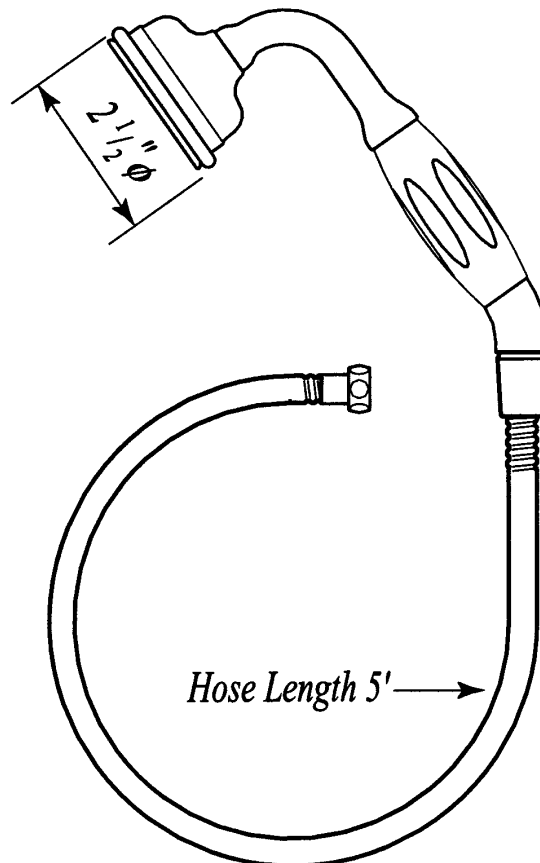

Inclined Handshower and Hose

ROHL Perrin & Rowe Bath

U.5387 (Porcelain Handshower) U.5387LS (Metal Handshower)

FEATURES

- Hose is 1/2" F NPSM connection
- 60" hose
- Includes handshower, hose and deck escutcheon assembly

COLORS/FINISHES

- Polished Chrome
- Polished Nickel
- Satin Nickel
- Inca Brass
- English Bronze

WARRANTY

- 2 Years on Manufacturer Defect

U.5387 Spare Parts