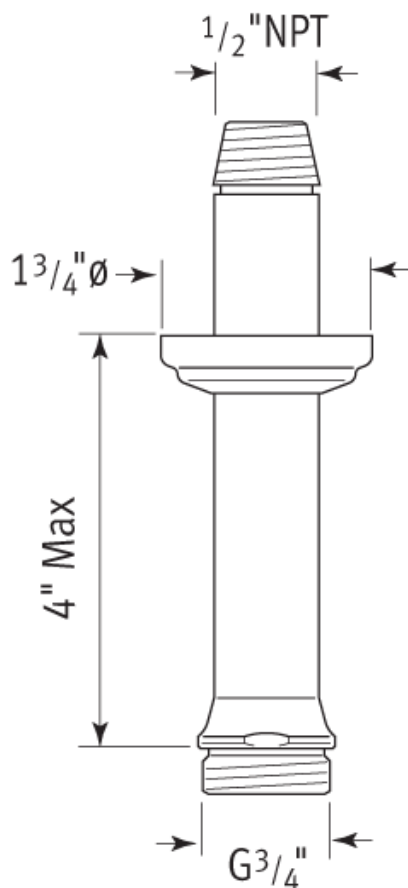

WARRANTY

- Limited Lifetime