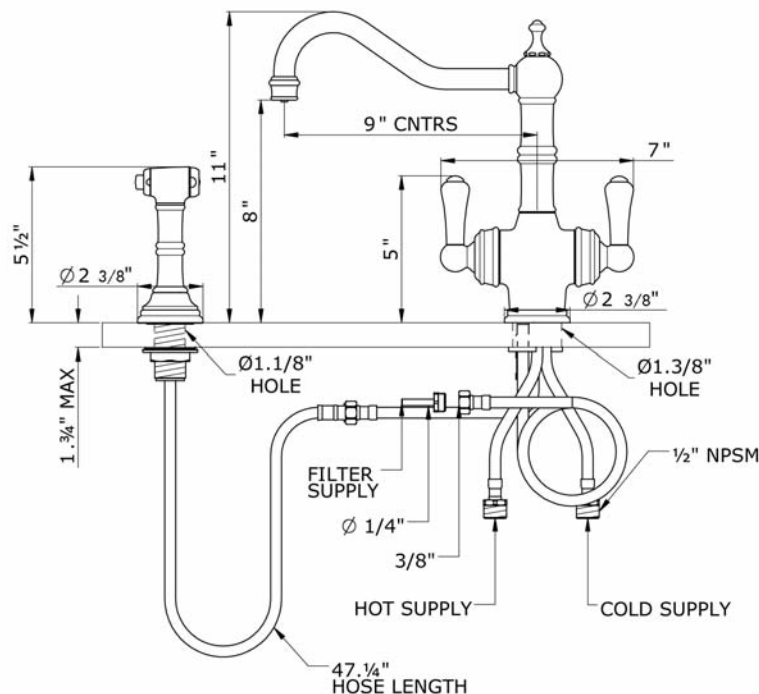

WARRANTY

- Limited Lifetime

* For CA/VT, place a "-2" at end of model number for code compliant product. (Example A3608LMAPC-2)

Consult your local ROHL showroom for additional information and specifications. For complete warranty details and a list of showrooms, go to www.rohlhome.com.