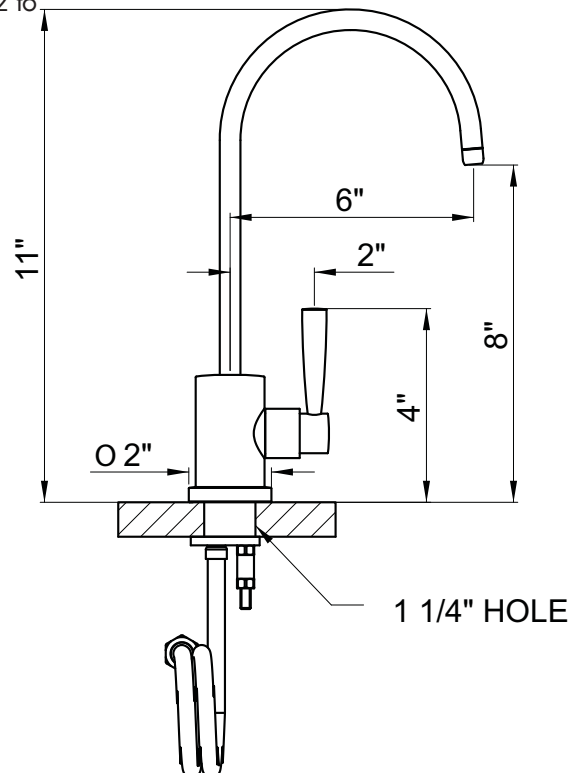

WARRANTY

- Limited Lifetime

* For CA/VT, place a "-2" at end of model number for code compliant product. (Example A3608LMAPC-2)

Consult your local ROHL showroom for additional information and specifications. For complete warranty details and a list of showrooms, go to www.rohlhome.com.