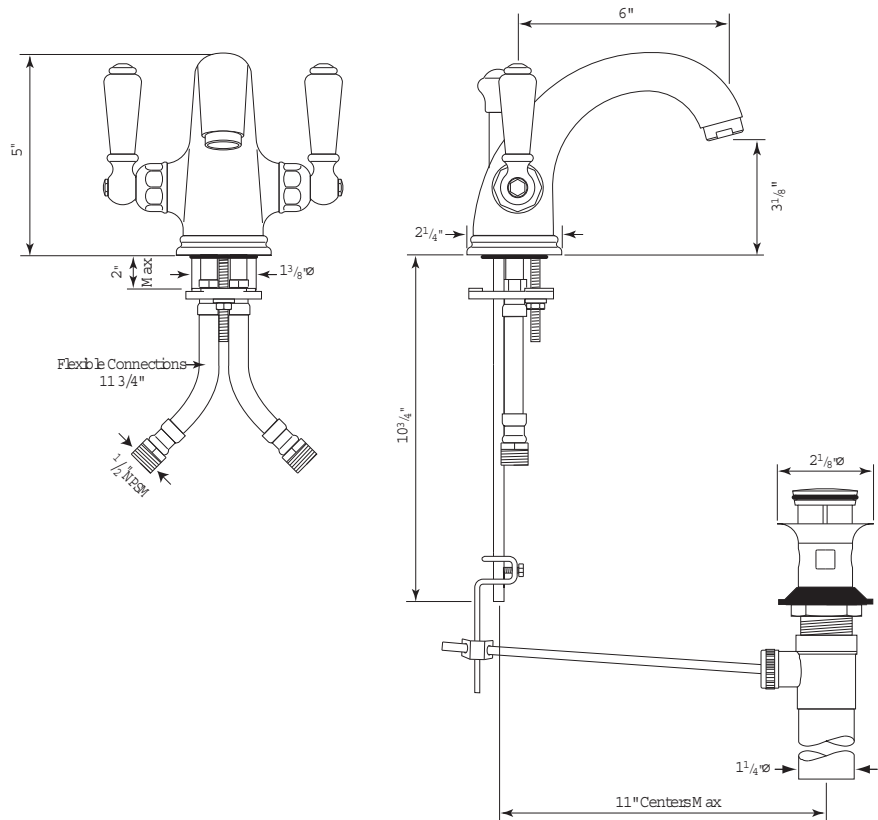

Single Hole High Neck C-Spout Center Set Lavatory Faucet With Lever Handles

ROHL Perrin & Rowe® Bath

U.3635L*

FEATURES

- Lever handles
- Fixed spout
- Spout, valve housing and pop-up made from solid brass
- 1 x 1 3/8" hole cutout
- 1/4-turn ceramic disc cartridges
- Pop-up drain, 1 1/4" pipe
- Unique handle fixing clip, engineered to increase the life of the valve
- 1/2" NPSM flexible stainless steel hose connections
- Includes both porcelain and metal lever inserts

FINISHES

- Polished Chrome
- Polished Nickel
- Satin Nickel
- Inca Brass
- English Bronze

WARRANTY

- Limited Lifetime

* For CA/VT, place a "-2" at end of model number for code compliant product. (Example A3608LMAPC-2)