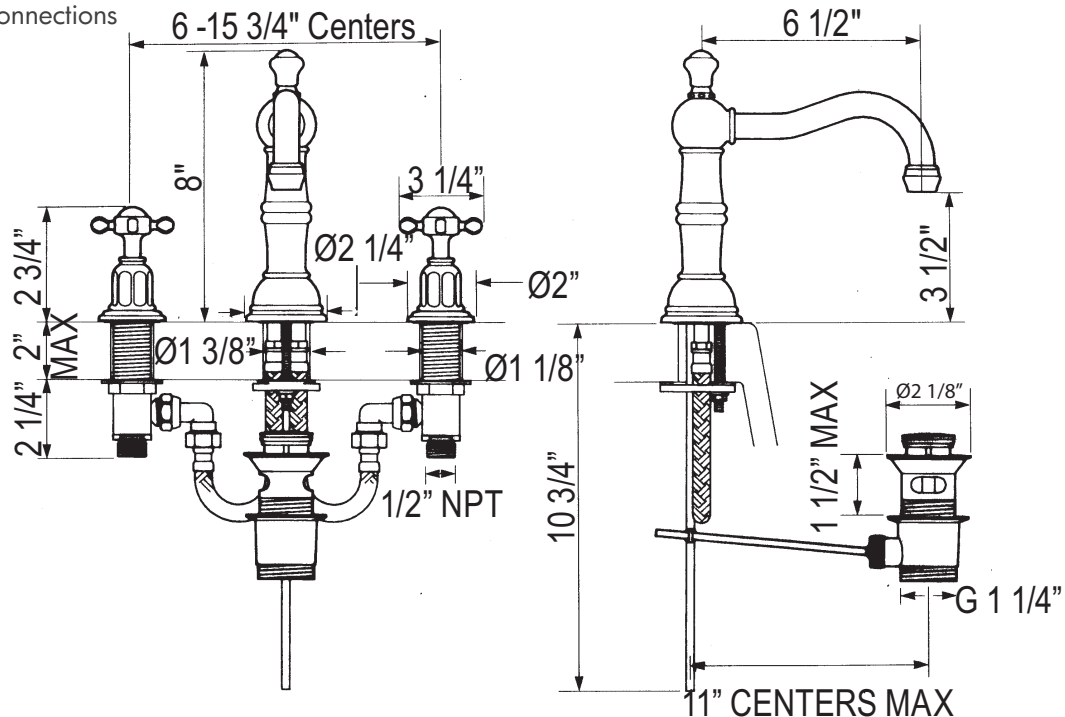

WARRANTY

- Limited Lifetime

* For CA/VT, place a "-2" at end of model number for code compliant product. (Example A3608LMAPC-2)

Consult your local ROHL showroom for additional information and specifications. For complete warranty details and a list of showrooms, go to www.rohlhome.com.