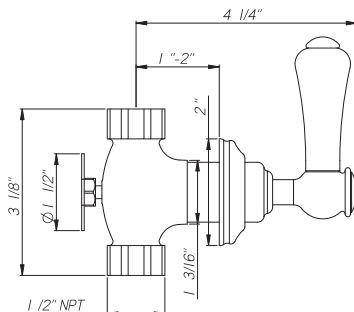

GEORGIAN ERA 1/2" WALL VALVE (PAIR) WITH LEVER HANDLES

ROHL Perrin & Rowe Bath

U.3750LSP* (Metal Levers with Porcelain Caps)

U.3750LS* (All Metal Levers)

FEATURES

- Metal lever handle design only with porcelain caps for LSP model
- Single handle control valves
- 1/2" concealed wall valves
- 2 x 1 3/8" hole cutouts
- 1/4-turn ceramic disc valves
- Matching hot and cold valves
- NOT for therm systems
- 10-12 GPM
- Rough only available—call

FINISHES

- Polished Chrome
- Polished Nickel
- Satin Nickel
- Inca Brass
- English Bronze

WARRANTY

- Limited Lifetime

U.3750LSP

* For CA/VT, place a "-2" at end of model number for code compliant product. (Example A3608LMAPC-2)

Consult your local ROHL showroom for additional information and specifications. For complete warranty details and a list of showrooms, go to www.rohlhome.com.