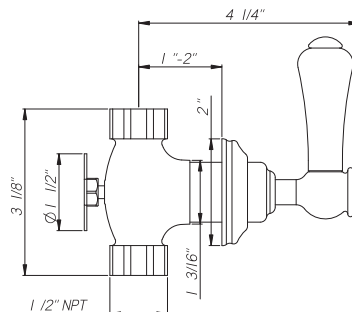

U.3750LSP

* For CA/VT, place a "-2" at end of model number for code compliant product. (Example A3608LMAPC-2)

Consult your local ROHL showroom for additional information and specifications. For complete warranty details and a list of showrooms, go to www.rohlhome.com.