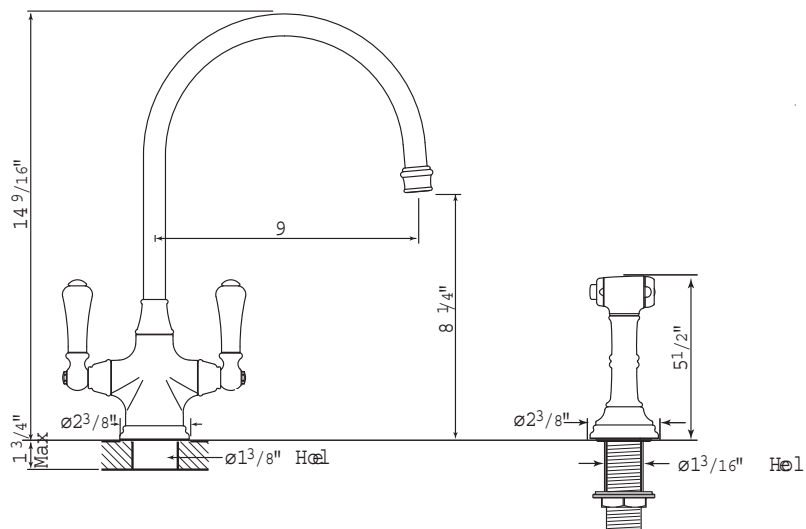

WARRANTY

- Limited Lifetime

* For CA/VT, place a "-2" at end of model number for code compliant product. (Example A3608LMAPC-2)

Consult your local Rohl showroom for additional information and specifications. For complete warranty details and a list of showrooms, go to www.rohlhome.com.