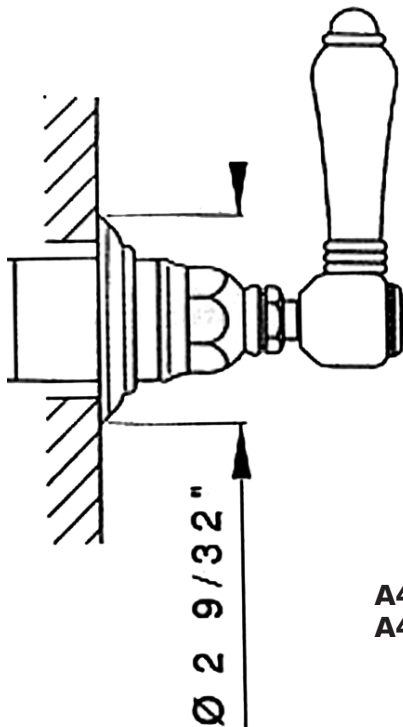

A4912LM & A4912LP