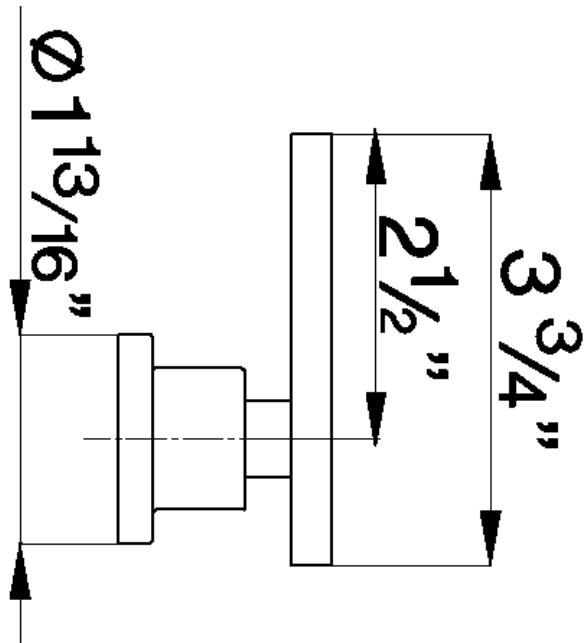

3/4" Volume Control – TRIM ONLY

ROHL Modern Collection

BA31 X-FINISH/TO (Cross Handle)

BA31 L-FINISH/TO (Lever Handle)

FEATURES

- Threaded escutcheon with bell housing
- Solid brass construction

COLORS/FINISHES

- Polished Chrome
- Satin Nickel
- Polished Nickel

WARRANTY

- Limited Lifetime

To complete package order ZA33BO Rough

BA31 Spare Parts

BA 31 X/TO

BA 31 L/TO

- 1 - ZZ933330
- 2 - ZZ933320
- 3 - ZZ933340
- 4 - ZZ933280
- 5 - ZZ932900
- 6 - ZZ942630