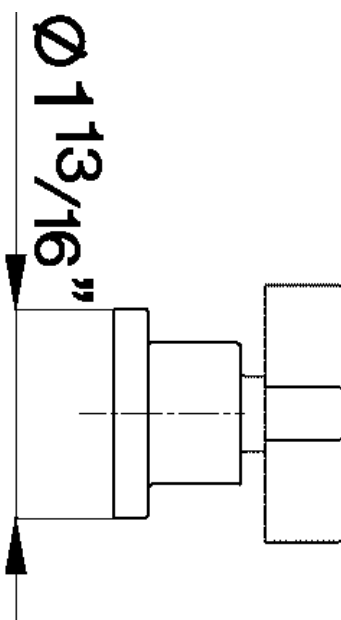

3/4" Volume Control – TRIM ONLY

ROHL Modern Collection

BA31 X-FINISH/TO (Cross Handle)

BA31 L-FINISH/TO (Lever Handle)

FEATURES

- Threaded escutcheon with bell housing
- Solid brass construction

COLORS/FINISHES

- Polished Chrome
- Satin Nickel
- Polished Nickel

WARRANTY

- Limited Lifetime

To complete package order ZA33BO Rough

BA31 Spare Parts

BA 31 X/TO

BA 31 L/TO

- 1 - ZZ933330
- 2 - ZZ933320
- 3 - ZZ933340
- 4 - ZZ933280
- 5 - ZZ932900
- 6 - ZZ942630