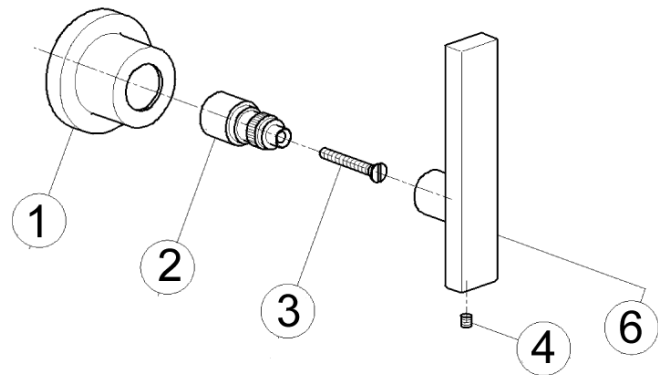

3/4" Volume Control – TRIM ONLY

ROHL Modern Collection

BA31 X-FINISH/TO (Cross Handle)

BA31 L-FINISH/TO (Lever Handle)

FEATURES

- Threaded escutcheon with bell housing
- Solid brass construction

COLORS/FINISHES

- Polished Chrome
- Satin Nickel
- Polished Nickel

WARRANTY

- Limited Lifetime

To complete package order ZA33BO Rough

BA31 Spare Parts

BA 31 X/TO

BA 31 L/TO

- 1 - ZZ933330
- 2 - ZZ933320
- 3 - ZZ933340
- 4 - ZZ933280
- 5 - ZZ932900
- 6 - ZZ942630