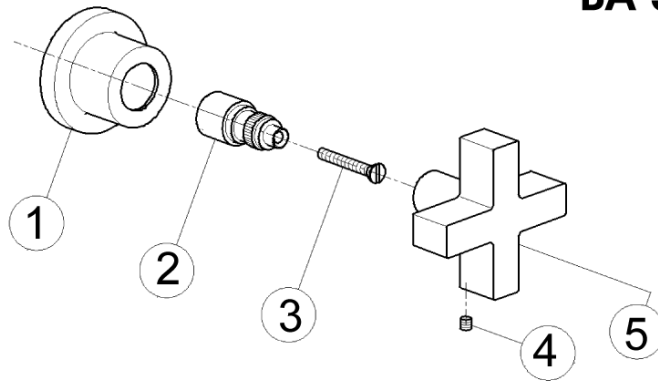

3/4" Volume Control – TRIM ONLY

ROHL Modern Collection

BA31 X-FINISH/TO (Cross Handle)

BA31 L-FINISH/TO (Lever Handle)

FEATURES

- Threaded escutcheon with bell housing
- Solid brass construction

COLORS/FINISHES

- Polished Chrome
- Satin Nickel
- Polished Nickel

WARRANTY

- Limited Lifetime

To complete package order ZA33BO Rough

BA31 Spare Parts

BA 31 X/TO

BA 31 L/TO

- 1 - ZZ933330
- 2 - ZZ933320
- 3 - ZZ933340
- 4 - ZZ933280
- 5 - ZZ932900
- 6 - ZZ942630