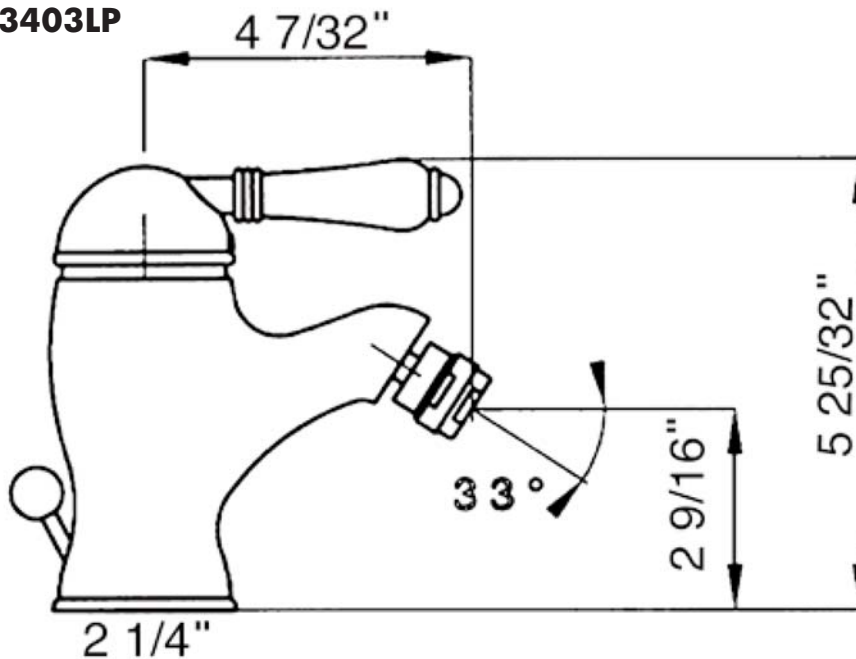

A3403LM & A3403LP

*Old Iron finish only available for A3403LM