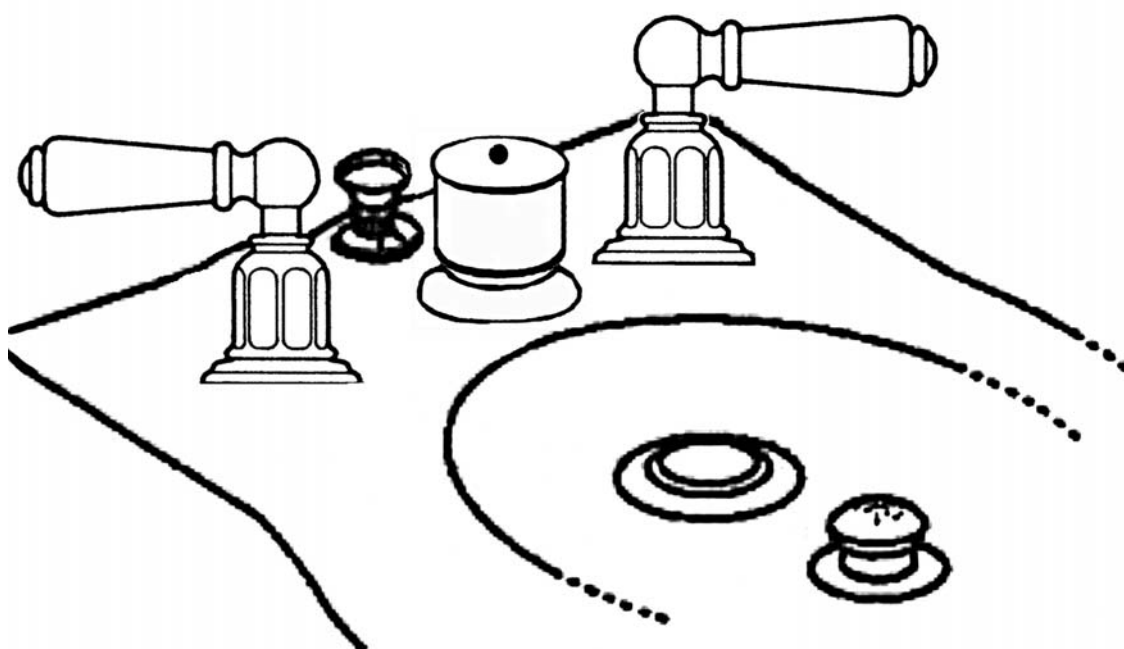

WARRANTY

- Limited Lifetime