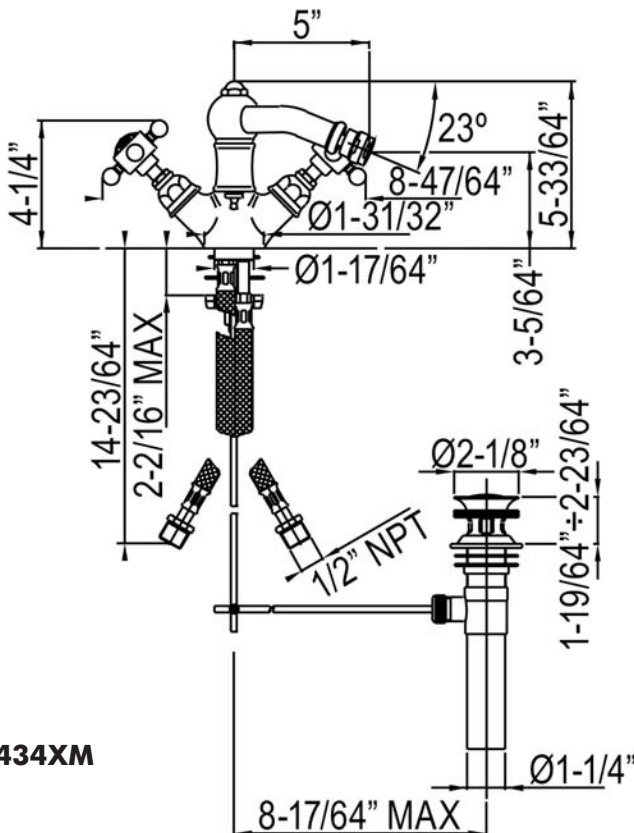

WARRANTY

- Limited Lifetime*
- No Warranty on Tuscan Brass Finish (TCB)

A1434XM