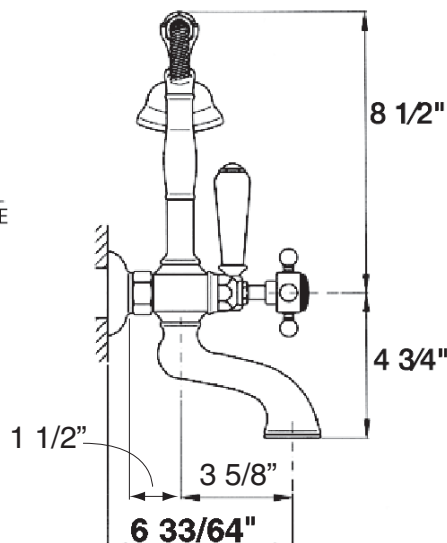

Country Bath Exposed Tub Set

ROHL Country Bath Collection

A1401LM (Metal Levers)

A1401XM (Cross Handles)

A1401LP (Porcelain Levers)

A1401LC (Crystal Levers)

A1401XC (Crystal Cross Handles)

FEATURES

- Wall mounted exposed two handle tub filler with cradle and handspray
- $5 \frac{29}{32}$ " center to center $\pm \frac{5}{16}$ "
- $6 \frac{33}{64}$ " reach from wall to spout outlet
- 8 GPM
- Includes wall union C7205 $1 \frac{1}{2}$ "F x $\frac{3}{4}$ "M
- Deck unions available: AR00380
- Floor legs available: ZA383
- If the deck unions AR00380 or the floor pillar legs ZA383 are used, you MUST include the adaptor C5574EXT. Allow for an extra $2 \frac{5}{8}$ " in length. This may affect your rough in dimensions.

COLORS/FINISHES

- Polished Chrome
- Polished Nickel
- Satin Nickel
- Tuscan Brass
- Inca Brass
- Old Iron*

*Old Iron finish only available for A1401LM and A1401XM

WARRANTY

- Limited Lifetime*
- No Warranty on Tuscan Brass Finish (TCB)

A1401XM