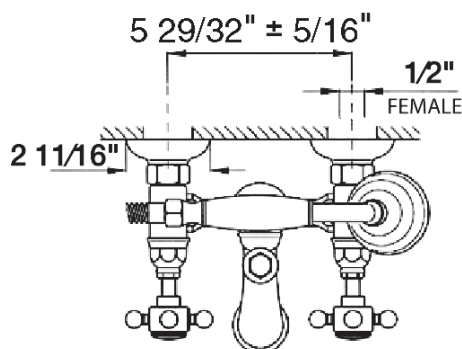

Country Bath Exposed Tub Set

ROHL Country Bath Collection

A1401LM (Metal Levers)

A1401XM (Cross Handles)

A1401LP (Porcelain Levers)

A1401LC (Crystal Levers)

A1401XC (Crystal Cross Handles)

FEATURES

- Wall mounted exposed two handle tub filler with cradle and handspray
- $5 \frac{29}{32}$ " center to center $\pm \frac{5}{16}$ "
- $6 \frac{33}{64}$ " reach from wall to spout outlet
- 8 GPM
- Includes wall union C7205 $1 \frac{1}{2}$ "F x $\frac{3}{4}$ "M
- Deck unions available: AR00380
- Floor legs available: ZA383
- If the deck unions AR00380 or the floor pillar legs ZA383 are used, you MUST include the adaptor C5574EXT. Allow for an extra $2 \frac{5}{8}$ " in length. This may affect your rough in dimensions.

COLORS/FINISHES

- Polished Chrome
- Polished Nickel
- Satin Nickel
- Tuscan Brass
- Inca Brass
- Old Iron*

*Old Iron finish only available for A1401LM and A1401XM

WARRANTY

- Limited Lifetime*
- No Warranty on Tuscan Brass Finish (TCB)

A1401XM